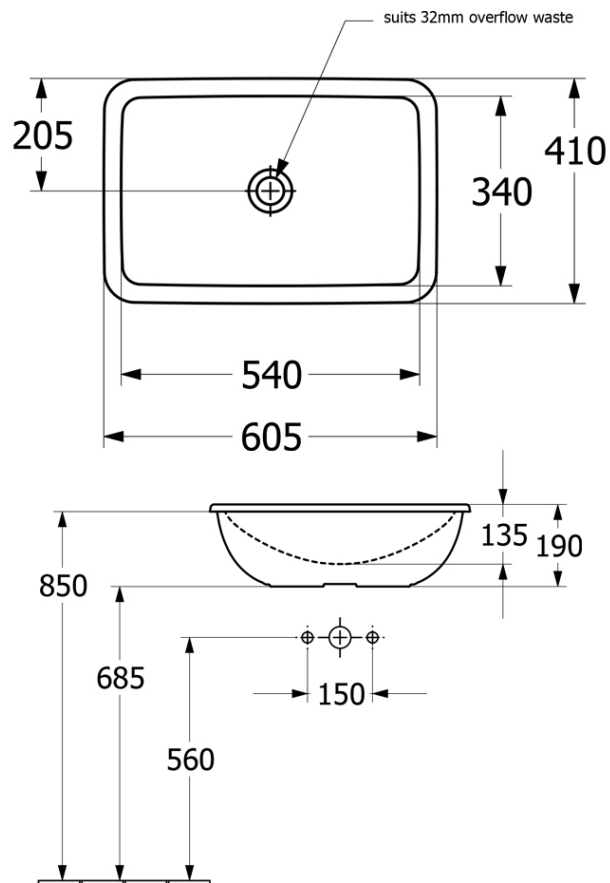

Loop Slim 600 Rect DI Basin NTH

Product Image

Product Details

Code:	4A650001
Brand:	Villeroy & Boch
Range:	Loop Slim
Warranty:	10 Years*
Product Width:	605 mm
Product Depth:	405 mm
WELS:	N/A

Additional Features

Required Product
32mm Overflow Waste

Recommended Products
K316-D PUW Series

Additional Notes

- Water capacity to bottom of overflow - 5.4lt

Installation Instructions

- * Position logo visible at the back of the basin
- * Slot overflow at the front

Technical Specification

Note: All dimensions are in millimetres and are subject to normal manufacturing variations. Always use the physical product measurements for cut-outs and rough-ins as the technical details shown may differ from the actual product. Use acetic cured silicone sealant. Do not use epoxy type adhesives. Clean with damp cloth. Do not use abrasive cleaners, liquids or pastes.