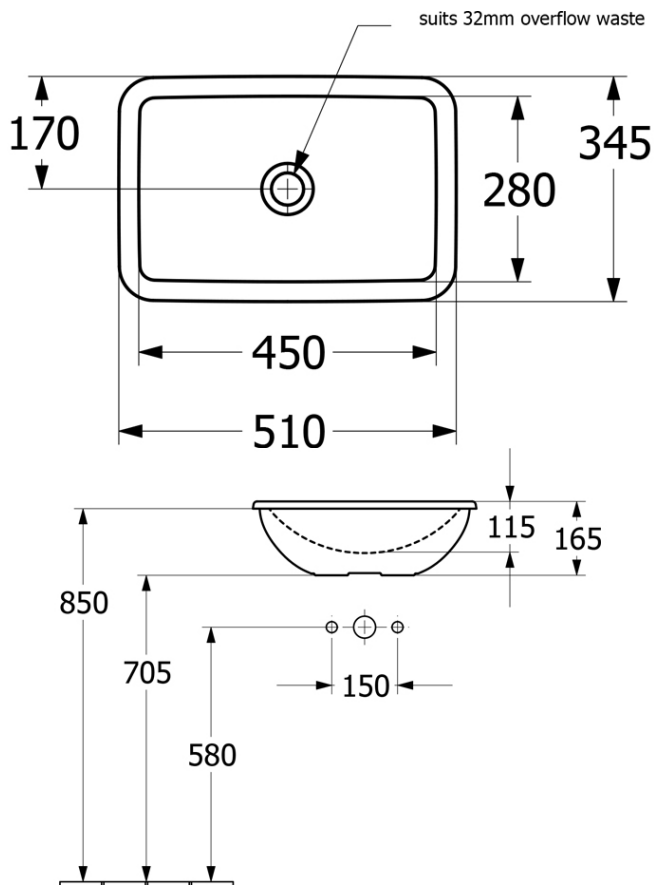

Loop Slim 510 Rect DI Basin NTH

Product Image

Product Details

| | |
|----------------|-----------------|
| Code: | 4A640001 |
| Brand: | Villeroy & Boch |
| Range: | Loop Slim |
| Warranty: | 10 Years* |
| Product Width: | 510 mm |
| Product Depth: | 345 mm |
| WELS: | N/A |

Additional Features

Required Product
32mm Overflow Waste

Recommended Products
K316-D PUW Series

Additional Notes

- Water capacity to bottom of overflow - 4.4lt

Installation Instructions

- * Position logo visible at the back of the basin
- * Slot overflow at the front

Technical Specification

Note: All dimensions are in millimetres and are subject to normal manufacturing variations. Always use the physical product measurements for cut-outs and rough-ins as the technical details shown may differ from the actual product. Use acetic cured silicone sealant. Do not use epoxy type adhesives. Clean with damp cloth. Do not use abrasive cleaners, liquids or pastes.