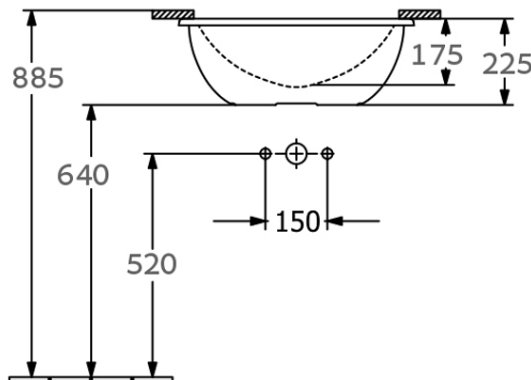

Loop Slim 560 Oval Under Counter Basin

No Tap Hole

Product Image

Product Details

Code:	4A550001
Brand:	Villeroy & Boch
Range:	Loop Slim
Warranty:	10 Years*
Product Width:	560 mm
Product Depth:	380 mm
WELS:	N/A

Additional Features

Required Product
32mm Overflow Waste

Recommended Products
K316-D PUW Series

Additional Notes

- Water capacity to bottom of overflow - 6.45lt
- Basin cutout in stone should be 8-10mm smaller all round than the basin ID

Installation Instructions

* Position logo visible at the back of the basin & overflow at the front

Technical Specification

Height based on 20mm stone top

Note: All dimensions are in millimetres and are subject to normal manufacturing variations. Always use the physical product measurements for cut-outs and rough-ins as the technical details shown may differ from the actual product. Use acetic cured silicone sealant. Do not use epoxy type adhesives. Clean with damp cloth. Do not use abrasive cleaners, liquids or pastes.