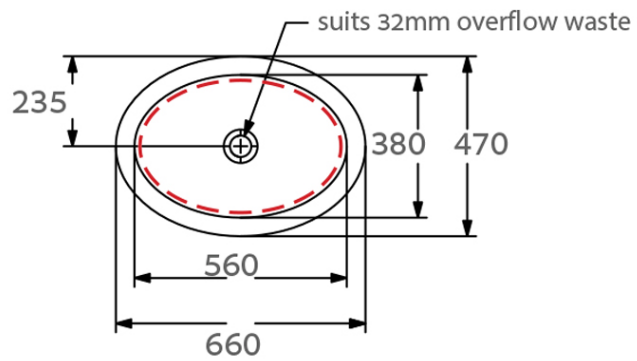

Loop Slim 560 Oval Under Counter Basin

No Tap Hole

Product Image

Product Details

Code:	4A550001
Brand:	Villeroy & Boch
Range:	Loop Slim
Warranty:	10 Years*
Product Width:	560 mm
Product Depth:	380 mm
WELS:	N/A

Additional Features

Required Product
32mm Overflow Waste

Recommended Products
K316-D PUW Series

Additional Notes

- Water capacity to bottom of overflow - 6.45lt
- Basin cutout in stone should be 8-10mm smaller all round than the basin ID

Installation Instructions

* Position logo visible at the back of the basin & overflow at the front

Technical Specification

Height based on 20mm stone top

Note: All dimensions are in millimetres and are subject to normal manufacturing variations. Always use the physical product measurements for cut-outs and rough-ins as the technical details shown may differ from the actual product. Use acetic cured silicone sealant. Do not use epoxy type adhesives. Clean with damp cloth. Do not use abrasive cleaners, liquids or pastes.