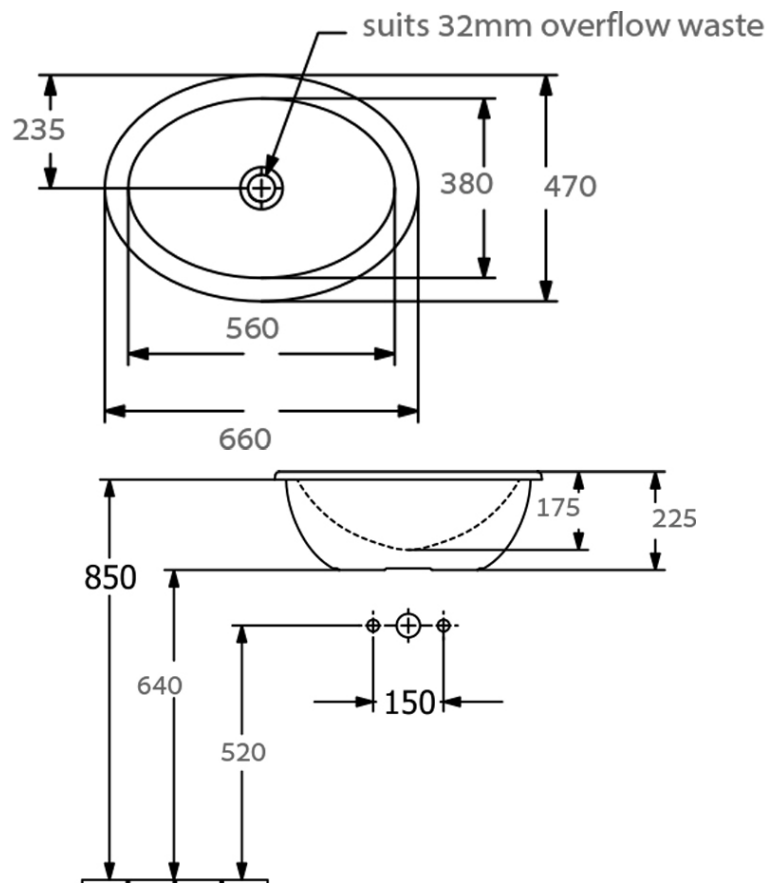

Loop Slim 660 Oval DI Basin NTH

Product Image

Product Details

Code:	4A630001
Brand:	Villeroy & Boch
Range:	Loop Slim
Warranty:	10 Years*
Product Width:	660 mm
Product Depth:	470 mm
WELS:	N/A

Additional Features

Required Product
32mm Overflow Waste

Recommended Products
K316-D PUW Series

Additional Notes

- Water capacity to bottom of overflow - 6.3lt

Installation Instructions

- * Position logo visible at the back of the basin
- * Slot overflow at the front

Technical Specification

Note: All dimensions are in millimetres and are subject to normal manufacturing variations. Always use the physical product measurements for cut-outs and rough-ins as the technical details shown may differ from the actual product. Use acetic cured silicone sealant. Do not use epoxy type adhesives. Clean with damp cloth. Do not use abrasive cleaners, liquids or pastes.