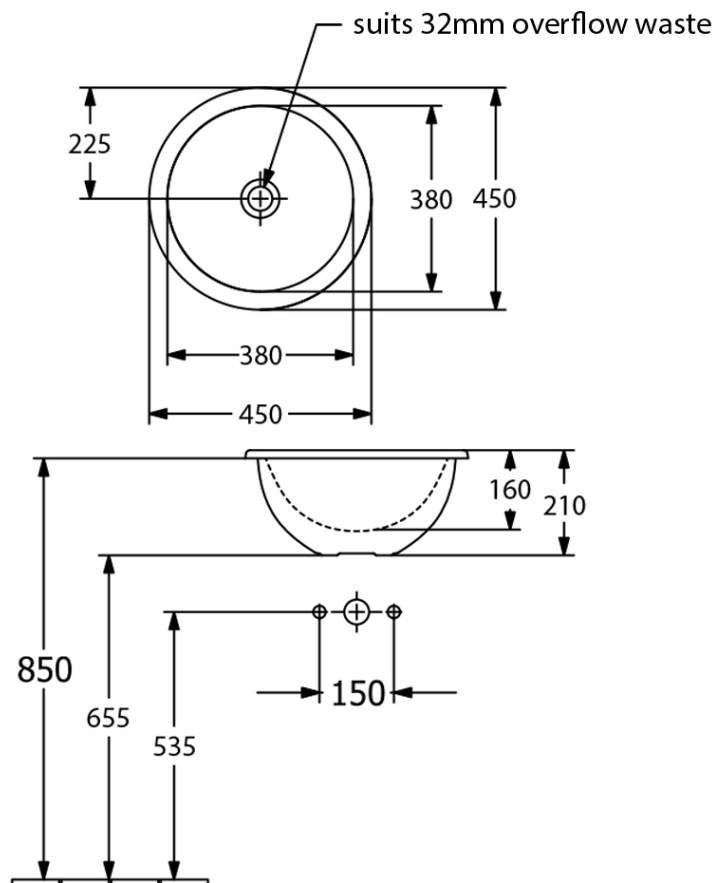

Loop Slim 450 Round DI Basin NTH

Product Image

Product Details

Code:	4A600001
Brand:	Villeroy & Boch
Range:	Loop Slim
Warranty:	10 Years*
Product Width:	450 mm
Product Depth:	450 mm
WELS:	N/A

Additional Features

Required Product
32mm Overflow Waste

Recommended Products
K316-D PUW Series

Additional Notes

- Water capacity to bottom of overflow - 4.2lt

Installation Instructions

- * Position logo visible at the back of the basin
- * Slot overflow at the front

Technical Specification

Note: All dimensions are in millimetres and are subject to normal manufacturing variations. Always use the physical product measurements for cut-outs and rough-ins as the technical details shown may differ from the actual product. Use acetic cured silicone sealant. Do not use epoxy type adhesives. Clean with damp cloth. Do not use abrasive cleaners, liquids or pastes.