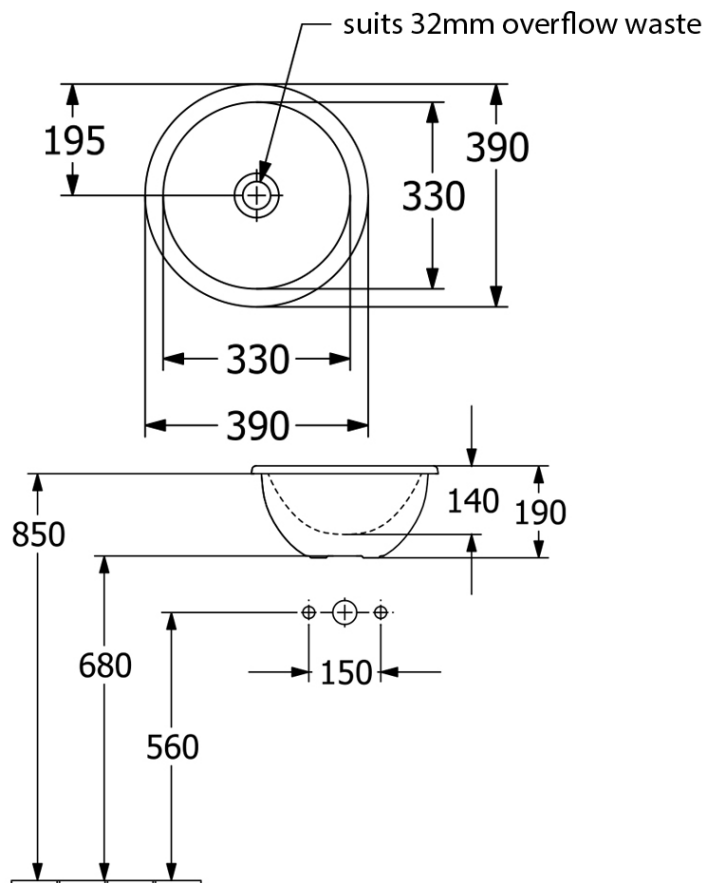

## Product Details

<b>Code:</b>	<b>4A590001</b>
Brand:	Villeroy & Boch
Range:	Loop Slim
Warranty:	10 Years*
Product Width:	390 mm
Product Depth:	390 mm
WELS:	N/A

## Additional Features

- Required Product**  
32mm Overflow Waste
- Recommended Products**  
K316-D PUW Series

- Additional Notes**
- Water capacity to bottom of overflow - 2.8lt
- Installation Instructions**
- \* Position logo visible at the back of the basin
  - \* Slot overflow at the front

## Technical Specification

*Note: All dimensions are in millimetres and are subject to normal manufacturing variations. Always use the physical product measurements for cut-outs and rough-ins as the technical details shown may differ from the actual product. Use acetic cured silicone sealant. Do not use epoxy type adhesives. Clean with damp cloth. Do not use abrasive cleaners, liquids or pastes.*