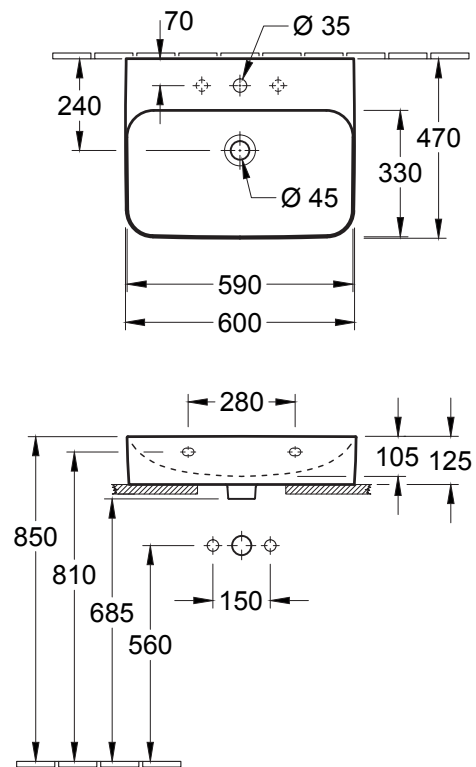

## FINION 600 WALL BASIN

### Technical Specification

### Description

Finion 600 Wall Basin

**41686GR1CB** 1 Tap Hole

### Additional Information

- 600x470mm
- With Overflow
- Tapware & Waste pictured not included
- Recommended 32mm wastes;
  - K316-D Chrome
  - 94250 White Ceramic
  - 94245 Chrome
- Made from TitanCeram offering;
  - Uniquely precise design
  - Extremely thin walls
  - Clearly defined edges
- Featuring easy clean CeramicPlus finish
- 5 Year Warranty \*Conditions Apply