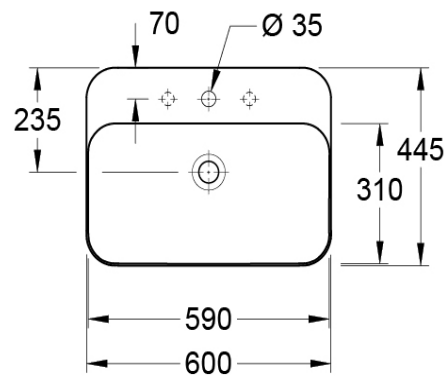

Finion 600 Counter Top Basin

1 Tap Hole | CeramicPlus

Product Image

Product Details

Code:	414260R1
Brand:	Villeroy & Boch
Range:	Finion
Warranty:	10 Years*
Product Width:	600 mm
Product Depth:	445 mm
WELS:	N/A

Additional Features

Required Product

32mm Waste Fitting with overflow

Recommended Products

Series K316-D 32mm PUW Selection

Additional Notes

- TitanCeram for precise thin edges
- CeramicPlus Easy Clean Finish

Technical Specification

Note: All dimensions are in millimetres and are subject to normal manufacturing variations. Always use the physical product measurements for cut-outs and rough-ins as the technical details shown may differ from the actual product. Use acetic cured silicone sealant. Do not use epoxy type adhesives. Clean with damp cloth. Do not use abrasive cleaners, liquids or pastes.