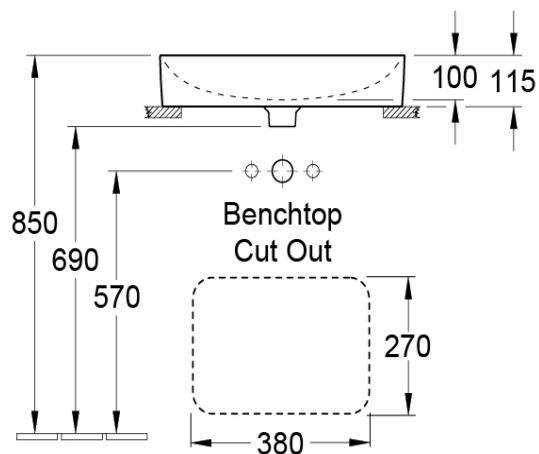

Finion 600 Counter Top Basin

1 Tap Hole | CeramicPlus

Product Image

Product Details

Code:	414260R1
Brand:	Villeroy & Boch
Range:	Finion
Warranty:	10 Years*
Product Width:	600 mm
Product Depth:	445 mm
WELS:	N/A

Additional Features

Required Product

32mm Waste Fitting with overflow

Recommended Products

Series K316-D 32mm PUW Selection

Additional Notes

- TitanCeram for precise thin edges
- CeramicPlus Easy Clean Finish

Technical Specification

Note: All dimensions are in millimetres and are subject to normal manufacturing variations. Always use the physical product measurements for cut-outs and rough-ins as the technical details shown may differ from the actual product. Use acetic cured silicone sealant. Do not use epoxy type adhesives. Clean with damp cloth. Do not use abrasive cleaners, liquids or pastes.