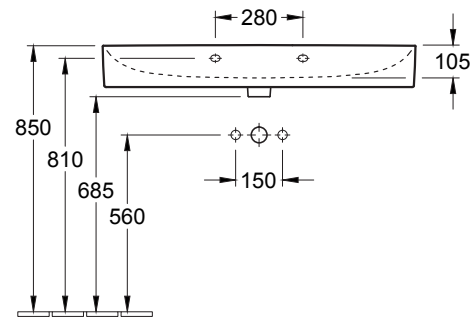

Product Image

Technical Specification

Description

Finion 1000 Wall Basin

4168A5R1CB 1 Tap Hole

Additional Information

- 1000x470mm
- With Overflow
- Tapware & Waste pictured not included
- Recommended 32mm wastes;
 - K316-D Chrome
 - 94250 White Ceramic
 - 94245 Chrome
- Made from TitanCeram offering;
 - Uniquely precise design
 - Extremely thin walls
 - Clearly defined edges
- Featuring easy clean CeramicPlus finish
- 5 Year Warranty *Conditions Apply