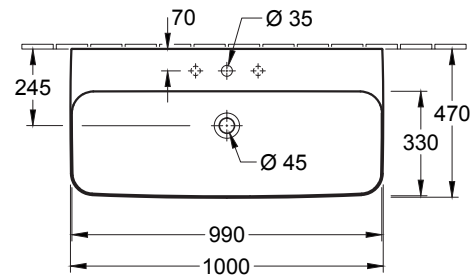

Product Image

Technical Specification

Description

Finion 1000 Wall Basin

4168A5R1CB 1 Tap Hole

Additional Information

- 1000x470mm
- With Overflow
- Tapware & Waste pictured not included
- Recommended 32mm wastes;
 - K316-D Chrome
 - 94250 White Ceramic
 - 94245 Chrome
- Made from TitanCeram offering;
 - Uniquely precise design
 - Extremely thin walls
 - Clearly defined edges
- Featuring easy clean CeramicPlus finish
- 5 Year Warranty *Conditions Apply