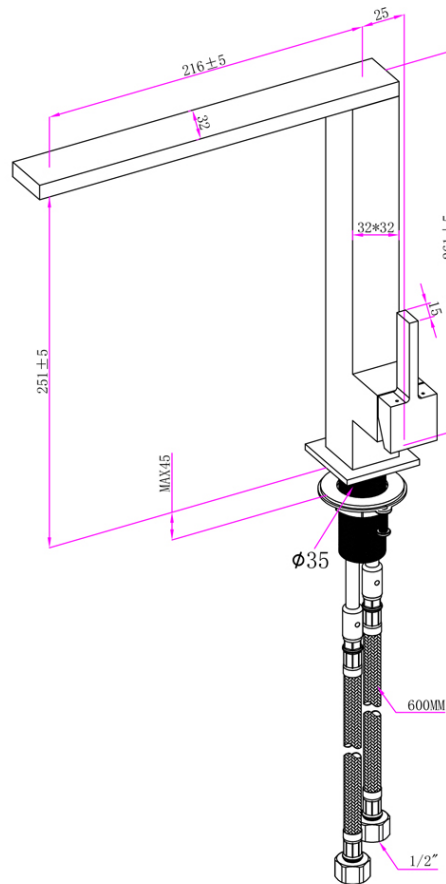

# Finera Square Kitchen Mixer

Brushed Steel

**Product Image** **Product Details**

<b>SKU:</b>	<b>9271W0LC</b>
Brand:	Villeroy & Boch
Range:	Finera
Warranty:	15 Years
WELS:	6 Star 4.5 LPM, Reg #: T35762

**Additional Features** **Technical Specification**

**Required Product**

**Recommended Products**

**Additional Notes**

- \* Stainless Steel 304 Grade
- \* 25mm Ceramic Cartridge

*Note: All dimensions are in millimetres and are subject to normal manufacturing variations. Always use the physical product measurements for cut-outs and rough-ins as the technical details shown may differ from the actual product. Use acetic cured silicone sealant. Do not use epoxy type adhesives. Clean with damp cloth. Do not use abrasive cleaners, liquids or pastes.*