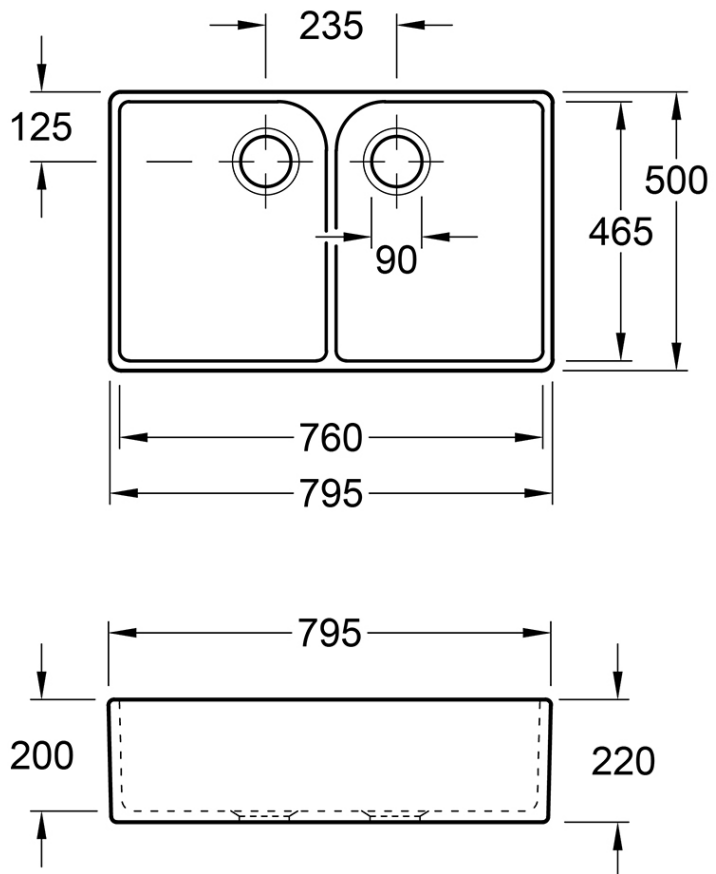

Farmhouse 795 Double Sink

No Tap Hole | CeramicPlus

Product Image **Product Details**

SKU: 638000R1CB
Brand: Villeroy & Boch
Range: Farmhouse
Warranty: 10 Years
Product Width: 795 mm
Product Height: 500 mm
Product Depth: 220 mm
Litre Capacity: 26 L

Additional Features **Technical Specification**

Required Product

Recommended Products

Additional Notes

- * 90mm Designer Basket Waste with Overflow
- * Ceramic Plus
- * Waste disposal compatible

Installation Instructions

- * Modular installation with front apron visible
- * Rear of sink unglazed

Note: All dimensions are in millimetres and are subject to normal manufacturing variations. Always use the physical product measurements for cut-outs and rough-ins as the technical details shown may differ from the actual product. Use acetic cured silicone sealant. Do not use epoxy type adhesives. Clean with damp cloth. Do not use abrasive cleaners, liquids or pastes.