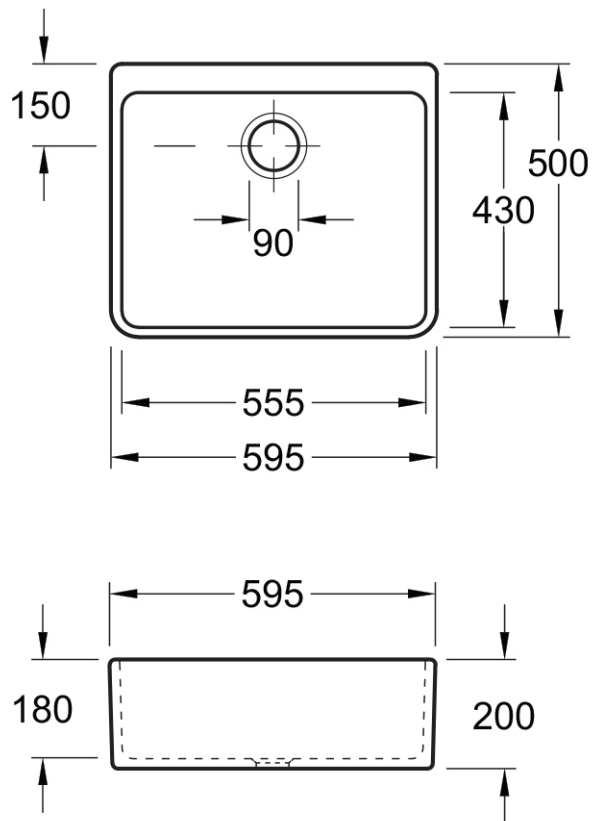

Farmhouse 595 Sink

No Tap Hole | CeramicPlus

Product Image

Product Details

SKU:	636000R1CB
Brand:	Villeroy & Boch
Range:	Farmhouse
Warranty:	5 Years
Product Width:	595 mm
Product Height:	500 mm
Product Depth:	220 mm
Litre Capacity:	38 L

Additional Features

Required Product

Recommended Products

Additional Notes

- * 90mm Designer Basket Waste with Overflow
- * Ceramic Plus

Installation Instructions

- * Modular installation with front apron visible
- * Rear of sink unglazed

Technical Specification

Note: All dimensions are in millimetres and are subject to normal manufacturing variations. Always use the physical product measurements for cut-outs and rough-ins as the technical details shown may differ from the actual product. Use acetic cured silicone sealant. Do not use epoxy type adhesives. Clean with damp cloth. Do not use abrasive cleaners, liquids or pastes.