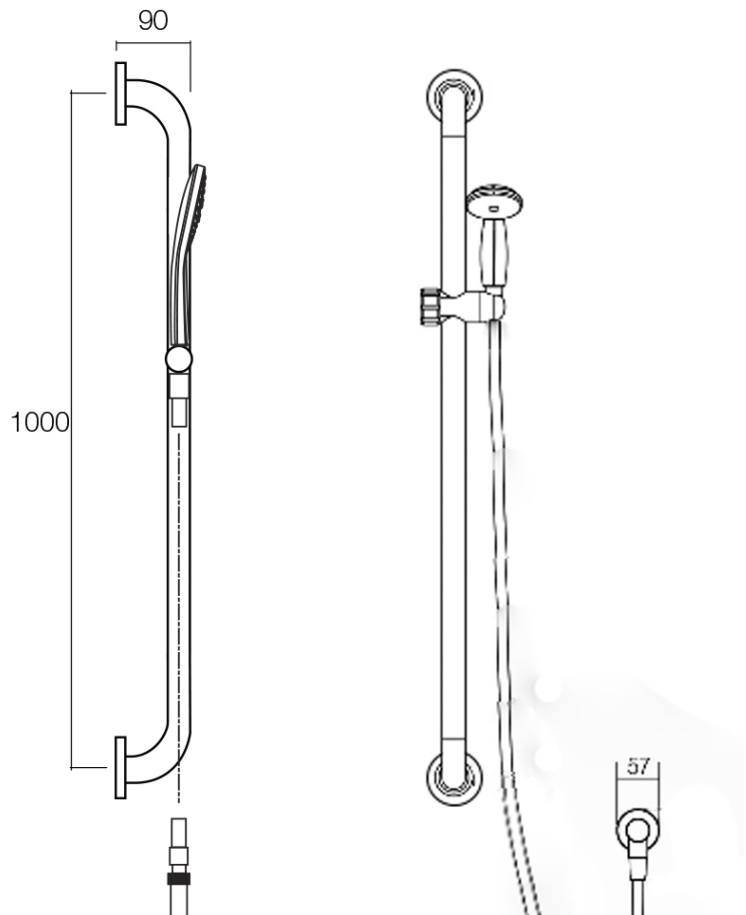

Embrace Classic 32 Shower Rail Set

Product Image

Product Details

Code: VCR1086B
Brand: Villeroy & Boch
Range: Embrace Classic
Warranty: 15 Years*
WELS: 3 Star 9 LPM, Reg #: S14237

Additional Features

Technical Specification

Required Product
Compliant Mixer

Recommended Products
Matching Advantage Grab Rails

Additional Notes

- AdvantageSeal Flange
- Polished SS Rail
- Concealed Fixings
- Embrace Classic 110 Handpiece
- Manufactured From 304 SS

Installation Instructions
* Shower to be installed to AS1428.1-2009 & AS3500 compliance requirements

*Please visit argentaust.com.au/warranty to view the full warranty

Note: All dimensions are in millimetres and are subject to normal manufacturing variations. Always use the physical product measurements for cut-outs and rough-ins as the technical details shown may differ from the actual product. Use acetic cured silicone sealant. Do not use epoxy type adhesives. Clean with damp cloth. Do not use abrasive cleaners, liquids or pastes.