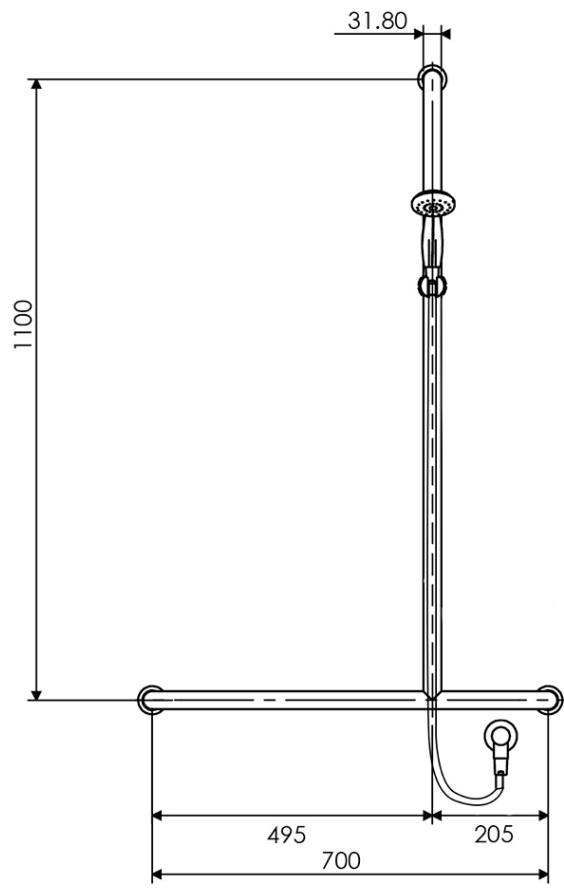

Embrace Classic 32mm Inverted T Shower Rail Set

Right Hand

Product Image **Product Details**

Code: VCR1086TRB
Brand: Villeroy & Boch
Range: Embrace Classic
Warranty: 15 Years*
WELS: 3 Star 9 LPM, Reg #: S14236

Additional Features **Technical Specification**

Required Product
Compliant Mixer

Recommended Products
Matching Advantage Grab Rails

Additional Notes

- AdvantageSeal Flange
- Polished SS Rail
- Concealed Fixings
- Embrace Classic 110 Handpiece
- Manufactured From 304 SS

Installation Instructions
* Shower to be installed to AS1428.1-2009 & AS3500 compliance requirements

*Please visit argentaust.com.au/warranty to view the full warranty

Note: All dimensions are in millimetres and are subject to normal manufacturing variations. Always use the physical product measurements for cut-outs and rough-ins as the technical details shown may differ from the actual product. Use acetic cured silicone sealant. Do not use epoxy type adhesives. Clean with damp cloth. Do not use abrasive cleaners, liquids or pastes.