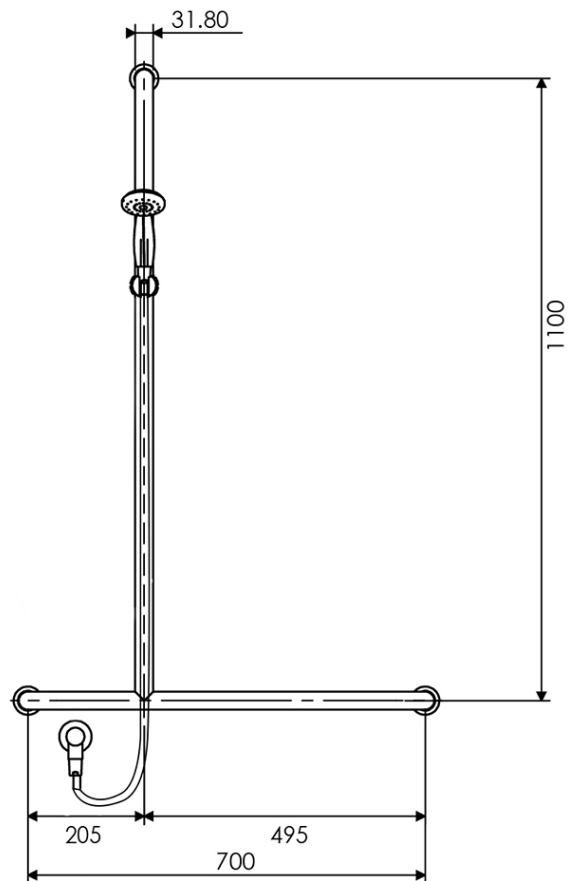

Additional Features **Technical Specification**

Required Product
Compliant Mixer

Recommended Products
Matching Advantage Grab Rails

Additional Notes

- AdvantageSeal Flange
- Polished SS Rail
- Concealed Fixings
- Embrace Classic 110 Handpiece
- Manufactured From 304 SS

Installation Instructions
* Shower to be installed to AS1428.1-2009 & AS3500 compliance requirements