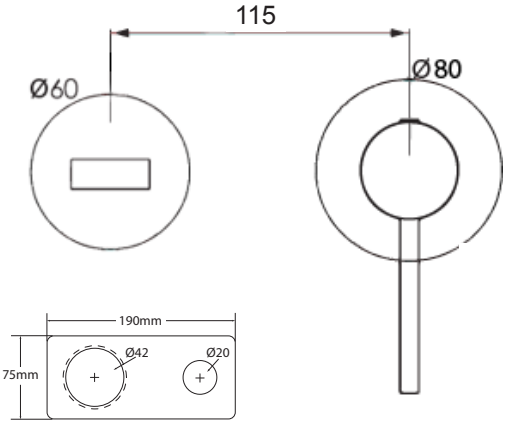

DAWN WALL MOUNTED BASIN MIXER

Product Image Technical Specification

Optional Wall Plate

Note: Spout can be positioned to the left or right hand side

Description	
Dawn Wall Mounted Basin Mixer WELS 5 Star / 5 Lpm # T29586	
TVW10600261XB	Dawn Wall Mounted Basin Mixer Trim
TVW00136XB	Universal Shower Mixer Body
V0128	Optional Soft Square Plate Only

Additional Information

- 115mm centres
- 35mm Ceramic Cartridge