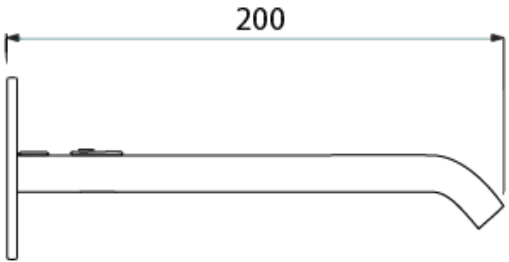

DAWN WALL MOUNTED BASIN MIXER

Product Image Technical Specification

Optional Wall Plate

Note: Spout can be positioned to the left or right hand side

Description	
Dawn Wall Mounted Basin Mixer WELS 5 Star / 5 Lpm # T29586	
TVW10600261XB	Dawn Wall Mounted Basin Mixer Trim
TVW00136XB	Universal Shower Mixer Body
V0128	Optional Soft Square Plate Only

Additional Information

- 115mm centres
- 35mm Ceramic Cartridge