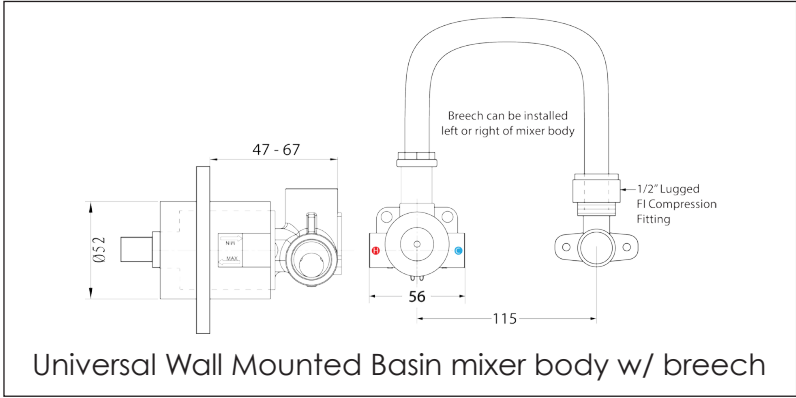

DAWN WALL MOUNTED BASIN MIXER

Product Image Technical Specification

Optional Wall Plate

Note: Spout can be positioned to the left or right hand side

Description	
Dawn Wall Mounted Basin Mixer WELS 5 Star / 5 Lpm # T29586	
TVW10600261XB	Dawn Wall Mounted Basin Mixer Trim
TVW00136XB	Universal Shower Mixer Body
V0128	Optional Soft Square Plate Only

Additional Information

- 115mm centres
- 35mm Ceramic Cartridge