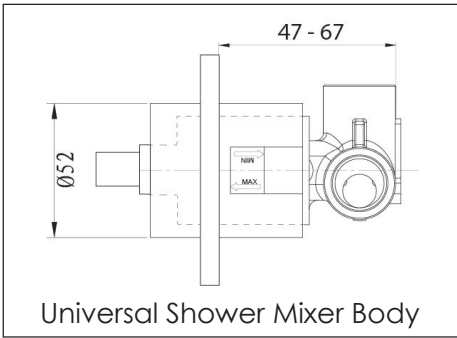

DAWN SHOWER MIXER

Product Image	Technical Specification
---------------	-------------------------

Description	
Dawn Shower Mixer	
TVS10620XB	Dawn Shower Mixer Trim
TVS00036150061	Universal Shower Mixer Body

Additional Information
<ul style="list-style-type: none"> • 35mm Ceramic Cartridge