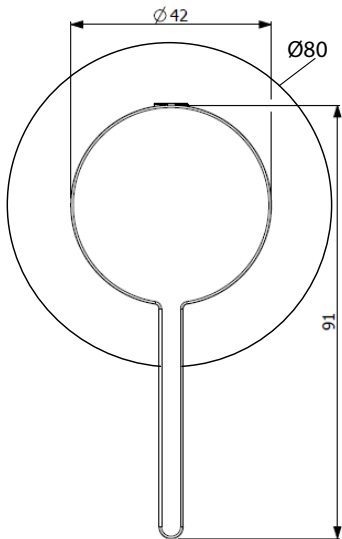

DAWN SHOWER MIXER

Product Image	Technical Specification
---------------	-------------------------

Description	
Dawn Shower Mixer	
TVS10620XB	Dawn Shower Mixer Trim
TVS00036150061	Universal Shower Mixer Body

Additional Information
<ul style="list-style-type: none"> • 35mm Ceramic Cartridge