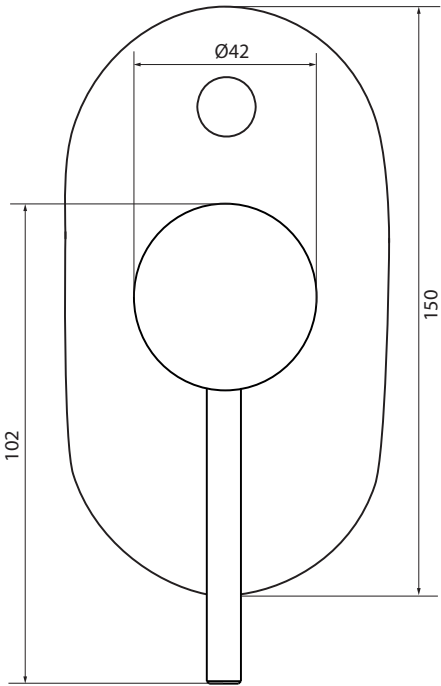

DAWN DIVERTER MIXER

Product Image	Technical Specification
---------------	-------------------------

Universal Diverter Mixer Body

Description

Dawn Diverter Mixer

TVT10630XB

Dawn Diverter Mixer Trim

TVT00056150061

Universal Diverter Mixer Body

Additional Information

- 35mm Ceramic Cartridge