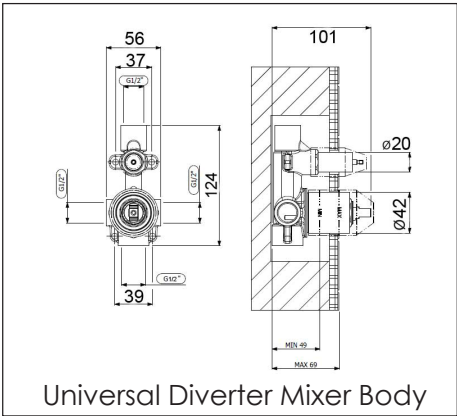

DAWN DIVERTER MIXER

Product Image	Technical Specification
---------------	-------------------------

Universal Diverter Mixer Body

Description

Dawn Diverter Mixer

TVT10630XB

Dawn Diverter Mixer Trim

TVT00056150061

Universal Diverter Mixer Body

Additional Information

- 35mm Ceramic Cartridge