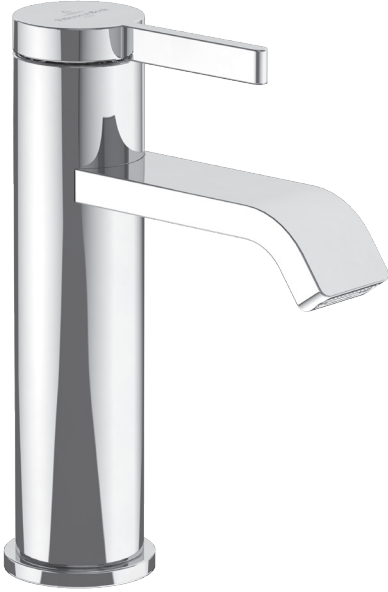

DAWN BASIN MIXER

Product Image	Technical Specification
---------------	-------------------------

Description

Dawn Basin Mixer
WELS 6 Star / 4.5 Lpm

TVW10610350261 Chrome

Additional Information

- 35mm Ceramic Cartridge