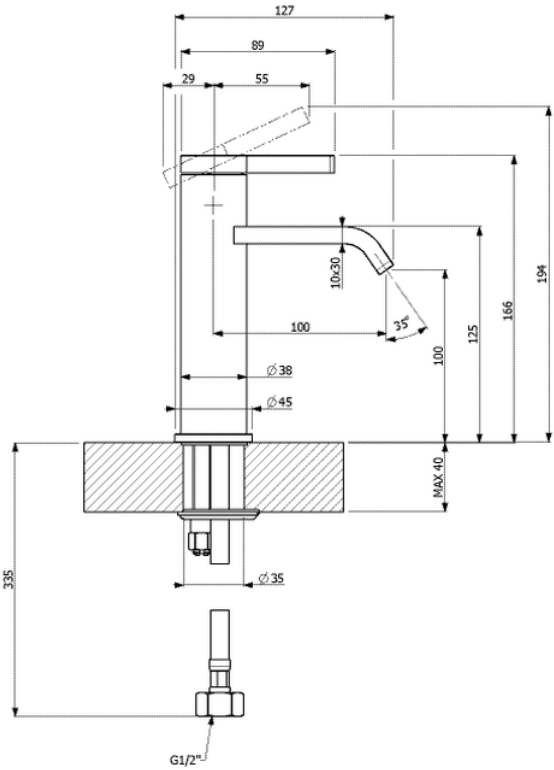

DAWN BASIN MIXER

Product Image	Technical Specification
---------------	-------------------------

Description

Dawn Basin Mixer
WELS 6 Star / 4.5 Lpm

TVW10610350261 Chrome

Additional Information

- 35mm Ceramic Cartridge