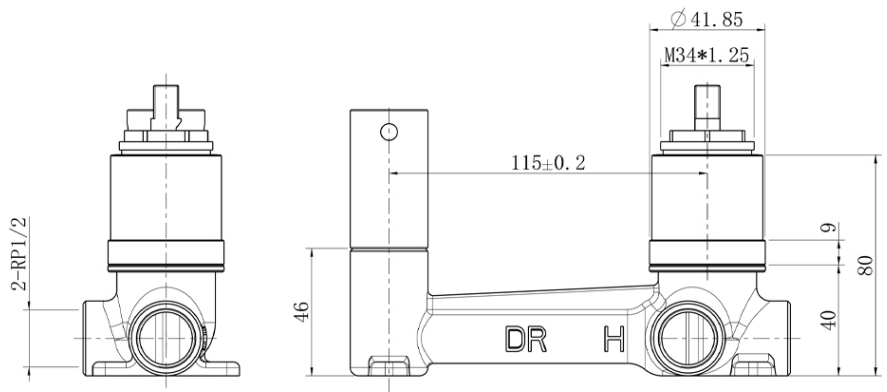

ColourChoice Wall Mounted Basin Mixer Body 35mm

Product Image

Product Details

Code:	TVW0035161
Brand:	Villeroy & Boch
Range:	ColourChoice
Warranty:	15 Years*
WELS:	N/A

Additional Features

Technical Specification

* Not Compatible with Vita Wall Mounted Basin Mixer

Note: All dimensions are in millimetres and are subject to normal manufacturing variations. Always use the physical product measurements for cut-outs and rough-ins as the technical details shown may differ from the actual product. Use acetic cured silicone sealant. Do not use epoxy type adhesives. Clean with damp cloth. Do not use abrasive cleaners, liquids or pastes.