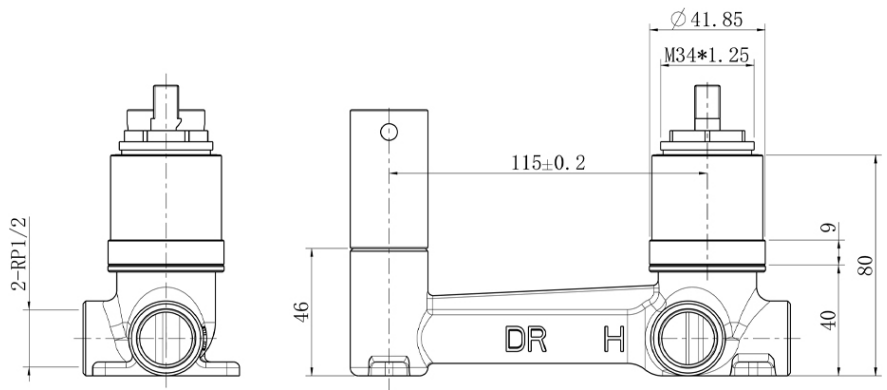

ColourChoice Wall Mounted Basin Mixer Body 35mm

Product Image

Product Details

Code:	TVW0035161
Brand:	Villeroy & Boch
Range:	ColourChoice
Warranty:	15 Years*
WELS:	N/A

Additional Features

Technical Specification

Note: All dimensions are in millimetres and are subject to normal manufacturing variations. Always use the physical product measurements for cut-outs and rough-ins as the technical details shown may differ from the actual product. Use acetic cured silicone sealant. Do not use epoxy type adhesives. Clean with damp cloth. Do not use abrasive cleaners, liquids or pastes.