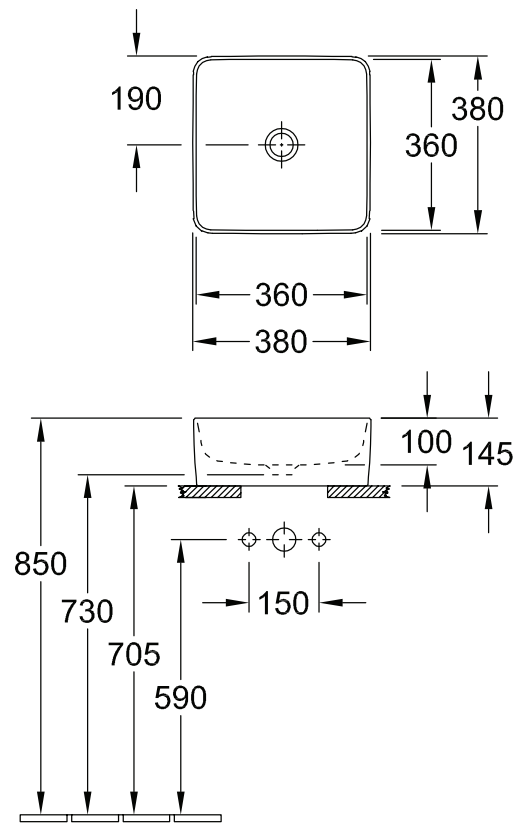

## COLLARO SQUARE VESSEL BASIN

Product Image	Technical Specification
---------------	-------------------------

### Description

Collaro Square Vessel Basin

- 4A213801** No Tap Hole | No Overflow
- 4A2138RW** No Tap Hole | No Overflow | Stone White

### Additional Information

- TitanCeram
- Recommended wastes:
  - K316-D Chrome
  - K316-DWC White Ceramic