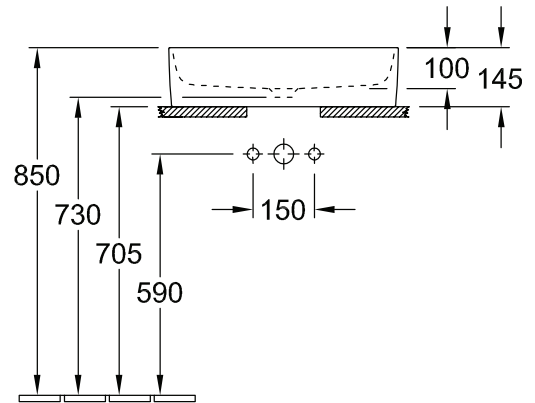

COLLARO RECTANGULAR VESSEL BASIN

Product Image	Technical Specification
---------------	-------------------------

Description

Collaro Rectangular Vessel Basin

4A205601 No Tap Hole | No Overflow

Additional Information

- TitanCeram
- Recommended wastes:
 - K316-D Chrome
 - K316-DWC White Ceramic