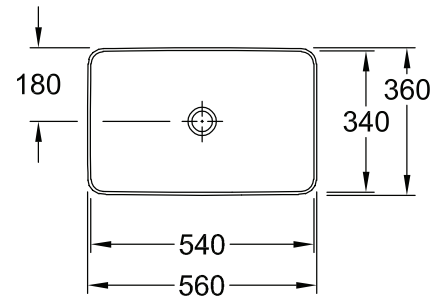

COLLARO RECTANGULAR VESSEL BASIN

Product Image	Technical Specification
---------------	-------------------------

Description

Collaro Rectangular Vessel Basin

4A205601 No Tap Hole | No Overflow

Additional Information