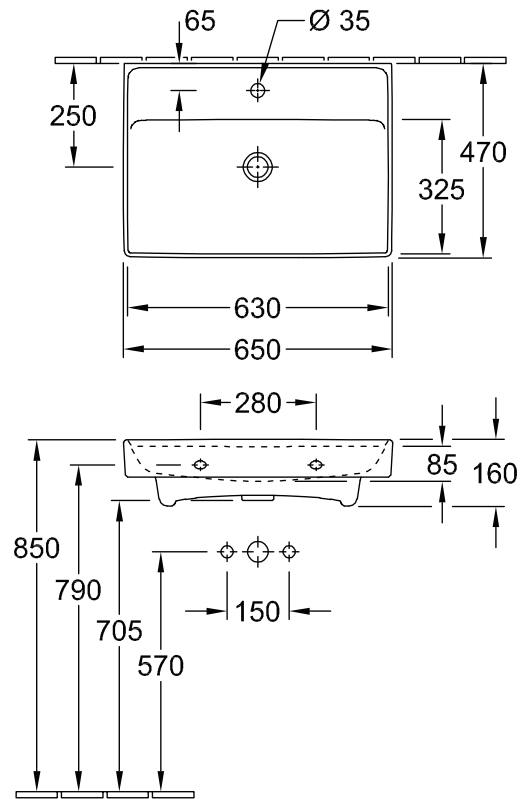

COLLARO 650 WALL BASIN

Product Image

Technical Specification

Description

Collaro 650 Wall Basin

4A336601CB 1 Tap Hole | No Overflow

Additional Information

- TitanCeram
- Recommended waste K316-D