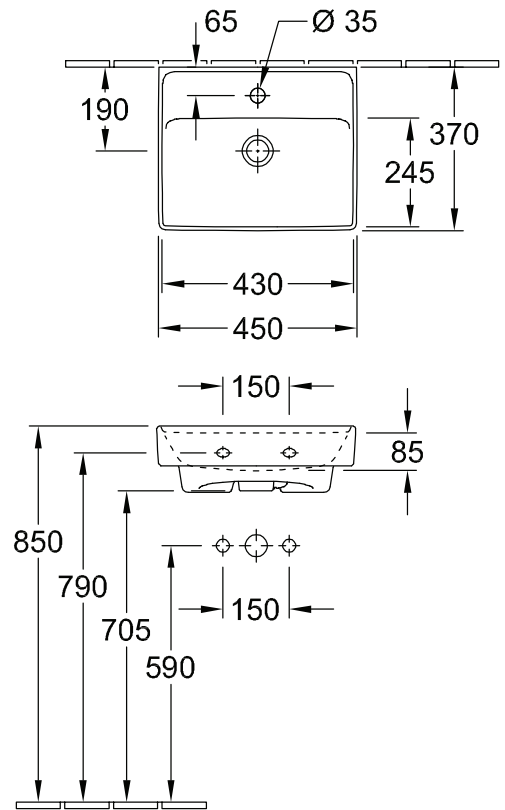

COLLARO 450 HAND WASH BASIN

Product Image

Technical Specification

Description

Collaro 450 Hand Wash Basin

43344601CB 1 Tap Hole | No Overflow

Additional Information

- TitanCeram
- Recommended waste K316-D