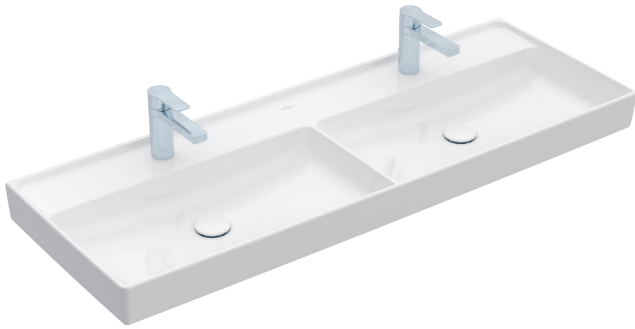

COLLARO 1300 DOUBLE WALL BASIN

Product Image	Technical Specification
---------------	-------------------------

Description

Collaro 1300 Double Wall Basin

4A34D101CB 2 x 1 Tap Hole | No Overflow

Additional Information

- TitanCeram
- Recommended waste K316-D