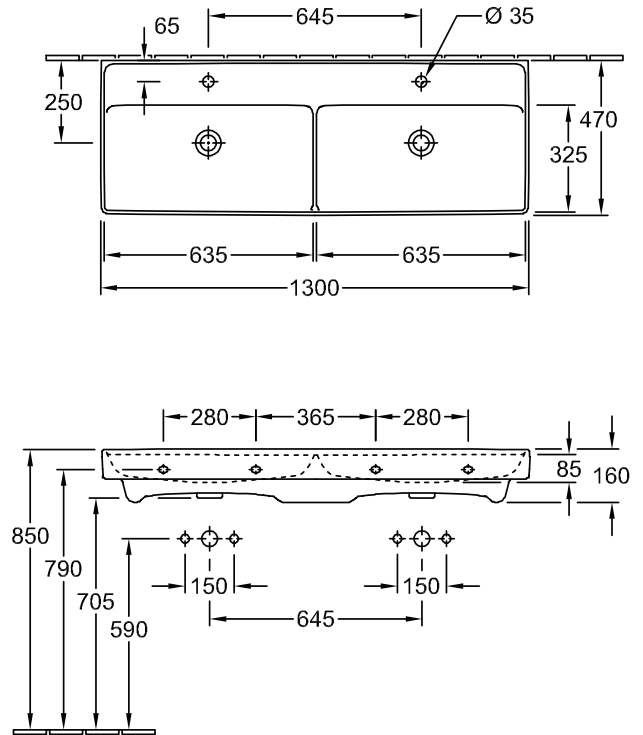

COLLARO 1300 DOUBLE WALL BASIN

Product Image	Technical Specification
---------------	-------------------------

Description

Collaro 1300 Double Wall Basin

4A34D101CB 2 x 1 Tap Hole | No Overflow

Additional Information

- TitanCeram
- Recommended waste K316-D