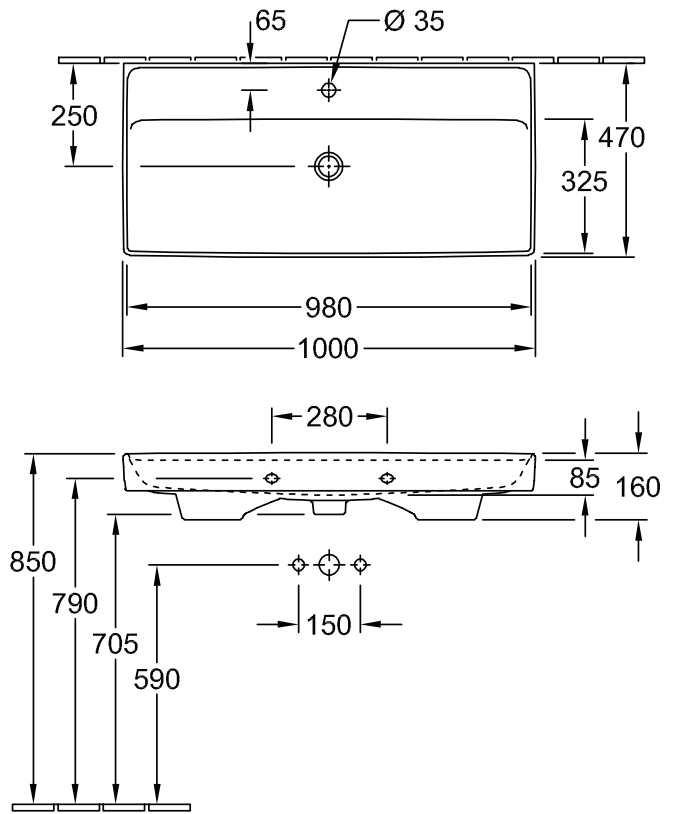

# COLLARO 1000 WALL BASIN

Product Image	Technical Specification
---------------	-------------------------

## Description

Collaro 1000 Wall Basin

**4A33A201CB** 1 Tap Hole | No Overflow

## Additional Information

- TitanCeram
- Recommended waste K316-D