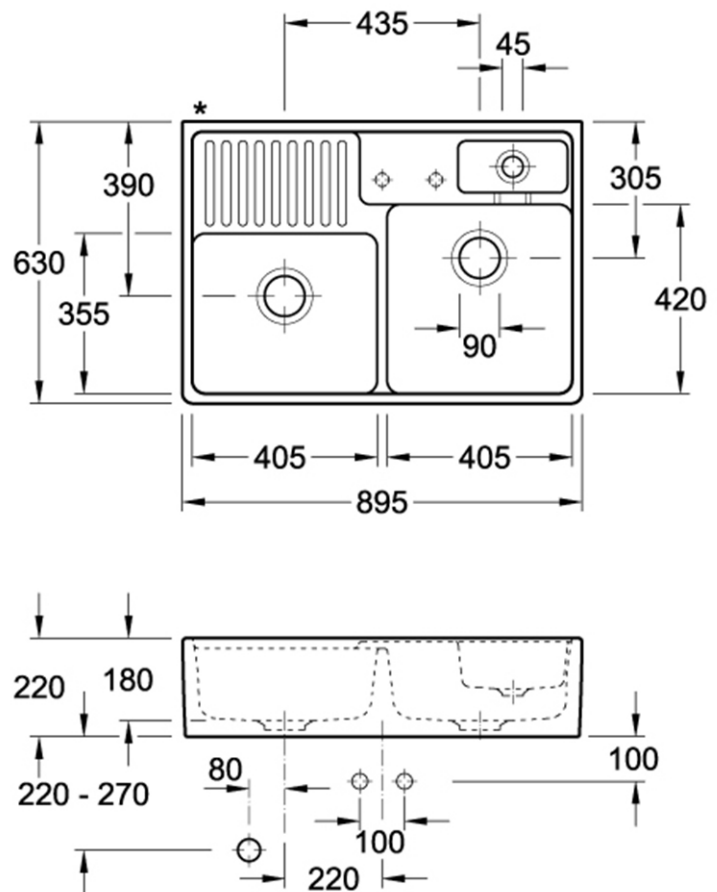

Butler 895 Double Sink

1 Tap Hole | Soap Dispenser | CeramicPlus

Product Image

*Depicted as No Tap Hole

Product Details

SKU:	632391R1SDB
Brand:	Villeroy & Boch
Range:	Butler
Warranty:	5 Years
Product Width:	895 mm
Product Height:	220 mm
Product Depth:	630 mm
Litre Capacity:	30 L

Additional Features

Required Product

Recommended Products

Additional Notes

- * Includes strainer bowl insert
- * 90mm Designer Basket Waste with Overflow
- * Ceramic Plus
- * Waste disposal compatible
- * Order Form required for Tap Hole Location

Installation Instructions

- * Modular installation with front apron visible
- * Rear of sink unglazed

Technical Specification

Note: All dimensions are in millimetres and are subject to normal manufacturing variations. Always use the physical product measurements for cut-outs and rough-ins as the technical details shown may differ from the actual product. Use acetic cured silicone sealant. Do not use epoxy type adhesives. Clean with damp cloth. Do not use abrasive cleaners, liquids or pastes.