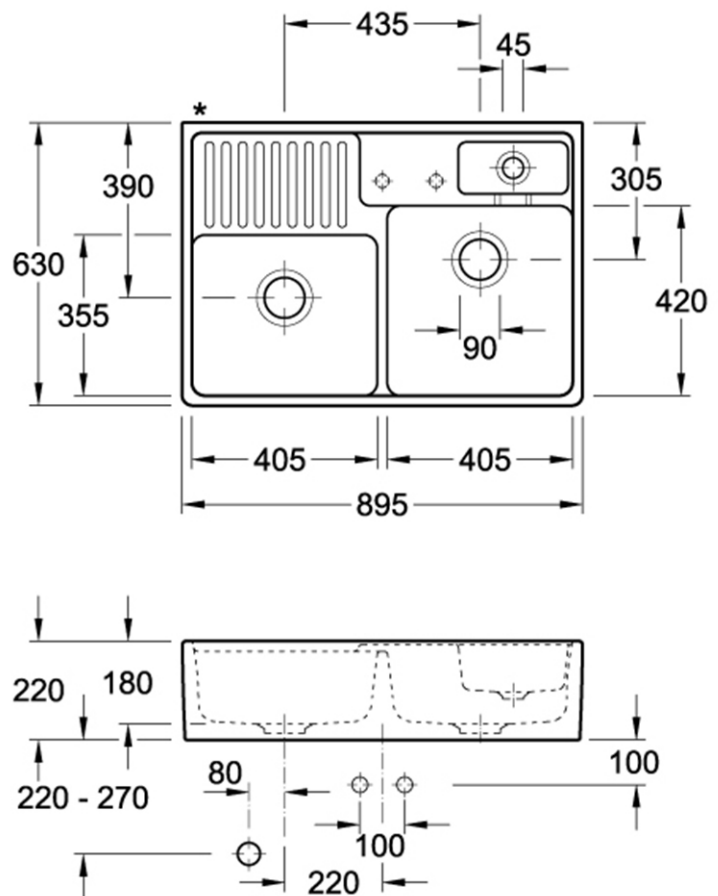

Butler 895 Double Sink

1 Tap Hole | Soap Dispenser | Ebony | CeramicPlus

Product Image

*Depicted as No Tap Hole

Product Details

SKU:	632391S5SDB
Brand:	Villeroy & Boch
Range:	Butler
Warranty:	5 Years
Product Width:	895 mm
Product Height:	630 mm
Product Depth:	220 mm
Litre Capacity:	30 L

Additional Features

Required Product

Recommended Products

Additional Notes

- * Includes strainer bowl insert
- * 90mm Designer Basket Waste with Overflow
- * Ceramic Plus
- * Waste disposal compatible
- * Order Form required for Tap Hole Location

Installation Instructions

- * Modular installation with front apron visible
- * Rear of sink unglazed

Technical Specification

Note: All dimensions are in millimetres and are subject to normal manufacturing variations. Always use the physical product measurements for cut-outs and rough-ins as the technical details shown may differ from the actual product. Use acetic cured silicone sealant. Do not use epoxy type adhesives. Clean with damp cloth. Do not use abrasive cleaners, liquids or pastes.