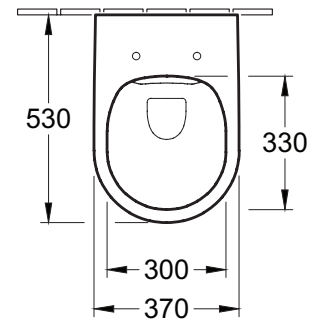

AVENTO DIRECTFLUSH WALL HUNG PAN & SEAT

Product Image	Technical Specification
---------------	-------------------------

With Standard Seat

With Slim Seat

Featuring Villeroy & Boch DirectFlush

Additional Information