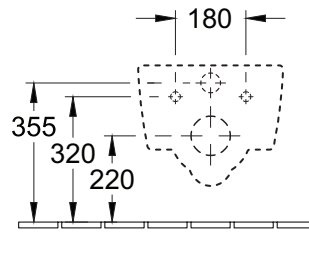

AVENTO DIRECTFLUSH WALL HUNG PAN & SEAT

Product Image	Technical Specification
---------------	-------------------------

With Standard Seat

With Slim Seat

Featuring Villeroy & Boch DirectFlush

Additional Information