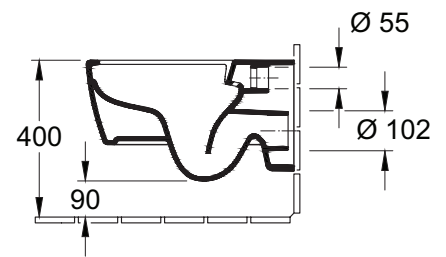

AVENTO DIRECTFLUSH WALL HUNG PAN & SEAT

Product Image	Technical Specification
---------------	-------------------------

With Standard Seat

With Slim Seat

Featuring Villeroy & Boch DirectFlush

Additional Information

- Available with Soft Closing Seat & Slim Soft Closing Seat
- Concealed fixings
- Use with in wall cistern & frame
- WELS 4 Star / 4.5/3L 3.5L Avg. Flush
- 5 Year Warranty *Conditions Apply