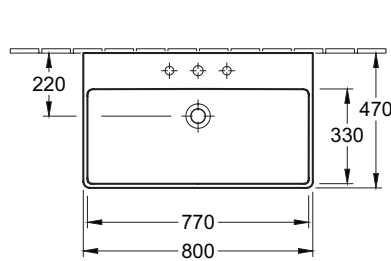

AVENTO 800 WALL BASIN

Product Image

Technical Specification

Description

Avento 800 Wall Basin
With Overflow

41568001CB 1 Tap Hole
41568001TB 1 Tap Hole / Trap Cover
41568001PB 1 Tap Hole / Pedestal

Additional Information

- 800 x 470mm
- Mounting bolts included
- Waste & Tapware not included, recommended waste K316-D
- Matching Furniture available: Avento 800 Wall Hung Cabinet A89100B4
- 5 Year Warranty *Conditions apply