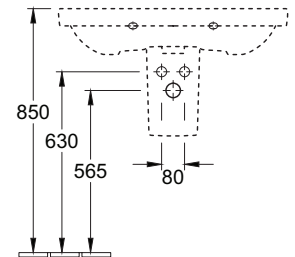

AVENTO 800 WALL BASIN

Product Image

Technical Specification

Description

Avento 800 Wall Basin
With Overflow

41568001CB 1 Tap Hole
41568001TB 1 Tap Hole / Trap Cover
41568001PB 1 Tap Hole / Pedestal

Additional Information

- 800 x 470mm
- Mounting bolts included
- Waste & Tapware not included, recommended waste K316-D
- Matching Furniture available: Avento 800 Wall Hung Cabinet A89100B4
- 5 Year Warranty *Conditions apply