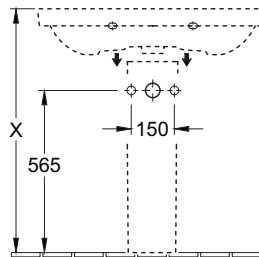

AVENTO 800 WALL BASIN

Product Image

Technical Specification

Description

Avento 800 Wall Basin
With Overflow

41568001CB 1 Tap Hole
41568001TB 1 Tap Hole / Trap Cover
41568001PB 1 Tap Hole / Pedestal

Additional Information

- 800 x 470mm
- Mounting bolts included
- Waste & Tapware not included, recommended waste K316-D
- Matching Furniture available: Avento 800 Wall Hung Cabinet A89100B4
- 5 Year Warranty *Conditions apply