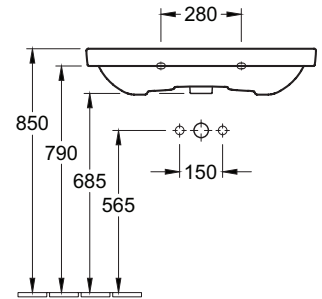

AVENTO 800 WALL BASIN

Product Image

Technical Specification

Description

Avento 800 Wall Basin
With Overflow

41568001CB 1 Tap Hole
41568001TB 1 Tap Hole / Trap Cover
41568001PB 1 Tap Hole / Pedestal

Additional Information

- 800 x 470mm
- Mounting bolts included
- Waste & Tapware not included, recommended waste K316-D
- Matching Furniture available: Avento 800 Wall Hung Cabinet A89100B4
- 5 Year Warranty *Conditions apply