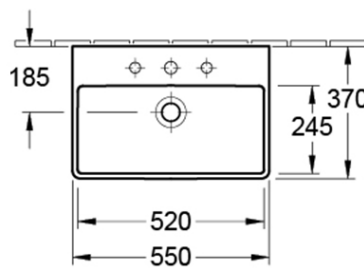

### Required Product

32mm Waste with overflow Pop Up  
Waste 32mm 2 Piece

## Technical Specification

*Note: All dimensions are in millimetres and are subject to normal manufacturing variations. Always use the physical product measurements for cut-outs and rough-ins as the technical details shown may differ from the actual product. Use acetic cured silicone sealant. Do not use epoxy type adhesives. Clean with damp cloth. Do not use abrasive cleaners, liquids or pastes.*