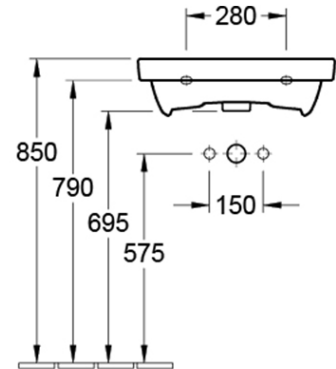

### Required Product

32mm Waste with overflow Pop Up  
Waste 32mm 2 Piece

## Technical Specification

*Note: All dimensions are in millimetres and are subject to normal manufacturing variations. Always use the physical product measurements for cut-outs and rough-ins as the technical details shown may differ from the actual product. Use acetic cured silicone sealant. Do not use epoxy type adhesives. Clean with damp cloth. Do not use abrasive cleaners, liquids or pastes.*