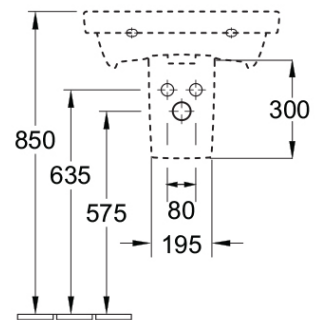

# Avento 550 Wall Basin

| Trap Cover

**Product Image**

**Product Details**

<b>SKU:</b>	<b>4A005501TB</b>
Brand:	Villeroy & Boch
Range:	Avento
Warranty:	10 Years
Product Width:	550 mm
Product Depth:	370 mm
WELS:	N/A

**Additional Features**

**Required Product**  
32mm Waste with overflow Pop Up Waste 32mm 2 Piece

**Recommended Products**  
K316-D Pop Up Waste 32mm 2 Piece

**Additional Notes**

- \* Colour Waste Options in K316 Series Include
- \* Matt Black
- \* Brushed Nickel
- \* White Ceramic
- \* Gun Metal

**Technical Specification**

*Note: All dimensions are in millimetres and are subject to normal manufacturing variations. Always use the physical product measurements for cut-outs and rough-ins as the technical details shown may differ from the actual product. Use acetic cured silicone sealant. Do not use epoxy type adhesives. Clean with damp cloth. Do not use abrasive cleaners, liquids or pastes.*