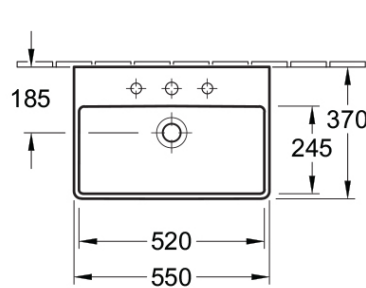

# Avento 550 Wall Basin

| Trap Cover

**Product Image**

**Product Details**

<b>SKU:</b>	<b>4A005501TB</b>
Brand:	Villeroy & Boch
Range:	Avento
Warranty:	10 Years
Product Width:	550 mm
Product Depth:	370 mm
WELS:	N/A

**Additional Features**

**Required Product**  
32mm Waste with overflow Pop Up Waste 32mm 2 Piece

**Recommended Products**  
K316-D Pop Up Waste 32mm 2 Piece

**Additional Notes**

- \* Colour Waste Options in K316 Series Include
- \* Matt Black
- \* Brushed Nickel
- \* White Ceramic
- \* Gun Metal

**Technical Specification**

*Note: All dimensions are in millimetres and are subject to normal manufacturing variations. Always use the physical product measurements for cut-outs and rough-ins as the technical details shown may differ from the actual product. Use acetic cured silicone sealant. Do not use epoxy type adhesives. Clean with damp cloth. Do not use abrasive cleaners, liquids or pastes.*