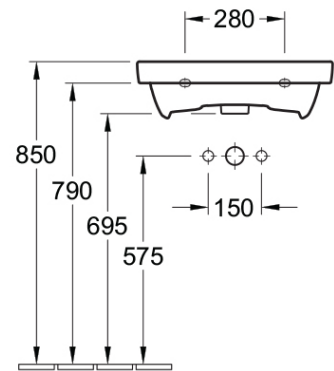

# Avento 550 Wall Basin

| Trap Cover

**Product Image**

**Product Details**

<b>SKU:</b>	<b>4A005501TB</b>
Brand:	Villeroy & Boch
Range:	Avento
Warranty:	10 Years
Product Width:	550 mm
Product Depth:	370 mm
WELS:	N/A

**Additional Features**

**Required Product**  
32mm Waste with overflow Pop Up Waste 32mm 2 Piece

**Recommended Products**  
K316-D Pop Up Waste 32mm 2 Piece

**Additional Notes**

- \* Colour Waste Options in K316 Series Include
- \* Matt Black
- \* Brushed Nickel
- \* White Ceramic
- \* Gun Metal

**Technical Specification**

*Note: All dimensions are in millimetres and are subject to normal manufacturing variations. Always use the physical product measurements for cut-outs and rough-ins as the technical details shown may differ from the actual product. Use acetic cured silicone sealant. Do not use epoxy type adhesives. Clean with damp cloth. Do not use abrasive cleaners, liquids or pastes.*