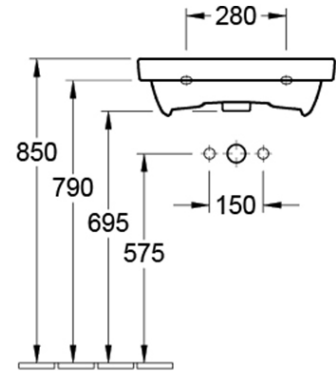

Avento 550 Wall Basin

| Pedestal

Product Image

Includes Pedestal,
not depicted in image

Product Details

SKU:	4A005501PB
Brand:	Villeroy & Boch
Range:	Avento
Warranty:	10 Years
Product Width:	550 mm
Product Depth:	370 mm
WELS:	N/A

Additional Features

Required Product

32mm Waste with overflow Pop Up
Waste 32mm 2 Piece

Recommended Products

K316-D Pop Up Waste 32mm 2
Piece

Additional Notes

- * Colour Waste Options in K316 Series Include
- * Matt Black
- * Brushed Nickel
- * White Ceramic
- * Gun Metal

Technical Specification

Note: All dimensions are in millimetres and are subject to normal manufacturing variations. Always use the physical product measurements for cut-outs and rough-ins as the technical details shown may differ from the actual product. Use acetic cured silicone sealant. Do not use epoxy type adhesives. Clean with damp cloth. Do not use abrasive cleaners, liquids or pastes.