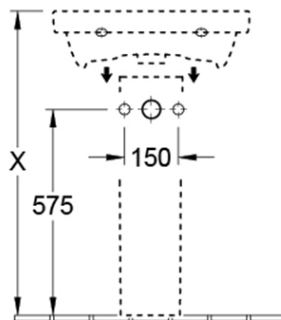

Avento 550 Wall Basin

| Pedestal

Product Image

Includes Pedestal,
not depicted in image

Product Details

SKU:	4A005501PB
Brand:	Villeroy & Boch
Range:	Avento
Warranty:	10 Years
Product Width:	550 mm
Product Depth:	370 mm
WELS:	N/A

Additional Features

Required Product

32mm Waste with overflow Pop Up
Waste 32mm 2 Piece

Recommended Products

K316-D Pop Up Waste 32mm 2
Piece

Additional Notes

- * Colour Waste Options in K316 Series Include
- * Matt Black
- * Brushed Nickel
- * White Ceramic
- * Gun Metal

Technical Specification

Note: All dimensions are in millimetres and are subject to normal manufacturing variations. Always use the physical product measurements for cut-outs and rough-ins as the technical details shown may differ from the actual product. Use acetic cured silicone sealant. Do not use epoxy type adhesives. Clean with damp cloth. Do not use abrasive cleaners, liquids or pastes.