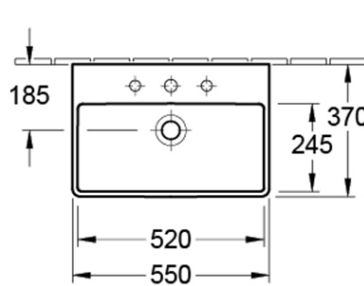

Avento 550 Wall Basin

| Pedestal

Product Image

Includes Pedestal,
not depicted in image

Product Details

SKU:	4A005501PB
Brand:	Villeroy & Boch
Range:	Avento
Warranty:	10 Years
Product Width:	550 mm
Product Depth:	370 mm
WELS:	N/A

Additional Features

Required Product

32mm Waste with overflow Pop Up
Waste 32mm 2 Piece

Recommended Products

K316-D Pop Up Waste 32mm 2
Piece

Additional Notes

- * Colour Waste Options in K316 Series Include
- * Matt Black
- * Brushed Nickel
- * White Ceramic
- * Gun Metal

Technical Specification

Note: All dimensions are in millimetres and are subject to normal manufacturing variations. Always use the physical product measurements for cut-outs and rough-ins as the technical details shown may differ from the actual product. Use acetic cured silicone sealant. Do not use epoxy type adhesives. Clean with damp cloth. Do not use abrasive cleaners, liquids or pastes.