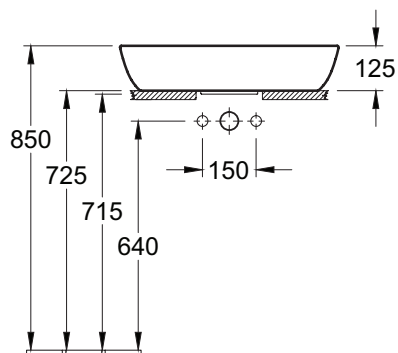

## ARTIS OVAL VESSEL BASIN

Product Image	Technical Specification
---------------	-------------------------

Note: Waste not included

### Description

Artis Oval Vessel Basin

**41986101**      610x410mm

### Additional Information

- 5 Year Warranty \*Conditions Apply
- Without overflow
- Recommended waste, order 94250 White pop-up waste or 94240 Chrome pop-up waste
- Made from TitanCeram offering;
  - » Uniquely precise design
  - » Extremely thin walls
  - » Clearly defined edges