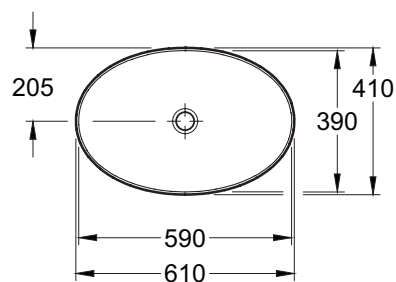

## ARTIS OVAL VESSEL BASIN

Product Image	Technical Specification
---------------	-------------------------

Note: Waste not included

### Description

Artis Oval Vessel Basin

**41986101**      610x410mm

### Additional Information

- 5 Year Warranty \*Conditions Apply
- Without overflow
- Recommended waste, order 94250 White pop-up waste or 94240 Chrome pop-up waste
- Made from TitanCeram offering;
  - » Uniquely precise design
  - » Extremely thin walls
  - » Clearly defined edges