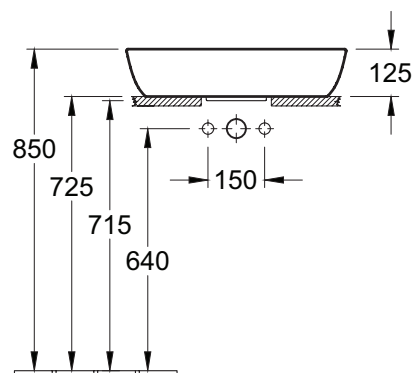

ARTIS RECTANGULAR VESSEL BASIN

Product Image

Technical Specification

Note: Waste not included

Description

Artis Rectangular Vessel Basin

41725801 580x380mm

Additional Information

- 5 Year Warranty *Conditions Apply
- Without overflow
- Recommended waste, order 94250 White pop-up waste or 94240 Chrome pop-up waste
- Made from TitanCeram offering;
 - » Uniquely precise design
 - » Extremely thin walls
 - » Clearly defined edges