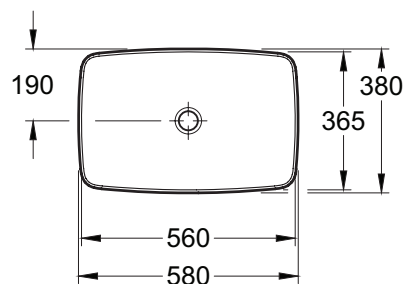

ARTIS RECTANGULAR VESSEL BASIN

Product Image

Technical Specification

Note: Waste not included

Description

Artis Rectangular Vessel Basin

41725801 580x380mm

Additional Information

- 5 Year Warranty *Conditions Apply
- Without overflow
- Recommended waste, order 94250 White pop-up waste or 94240 Chrome pop-up waste
- Made from TitanCeram offering;
 - » Uniquely precise design
 - » Extremely thin walls
 - » Clearly defined edges