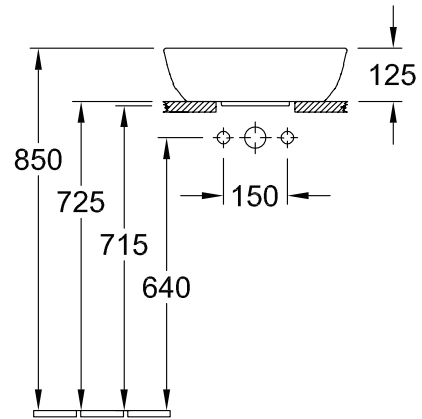

## ARTIS ROUND VESSEL BASIN

Product Image	Technical Specification
---------------	-------------------------

Note: Waste not included

Description	
Artis Round Vessel Basin	
<b>41794301</b>	430x430mm

Additional Information
<ul style="list-style-type: none"> <li>• 5 Year Warranty *Conditions Apply</li> <li>• Without overflow</li> <li>• Recommended waste, order 94250 White pop-up waste or 94240 Chrome pop-up waste</li> <li>• Made from TitanCeram offering;                         <ul style="list-style-type: none"> <li>» Uniquely precise design</li> <li>» Extremely thin walls</li> <li>» Clearly defined edges</li> </ul> </li> </ul>