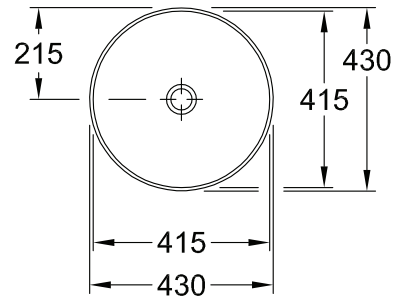

## ARTIS ROUND VESSEL BASIN

Product Image	Technical Specification
---------------	-------------------------

Note: Waste not included

Description	
Artis Round Vessel Basin	
<b>41794301</b>	430x430mm

Additional Information
<ul style="list-style-type: none"> <li>• 5 Year Warranty *Conditions Apply</li> <li>• Without overflow</li> <li>• Recommended waste, order 94250 White pop-up waste or 94240 Chrome pop-up waste</li> <li>• Made from TitanCeram offering;                         <ul style="list-style-type: none"> <li>» Uniquely precise design</li> <li>» Extremely thin walls</li> <li>» Clearly defined edges</li> </ul> </li> </ul>