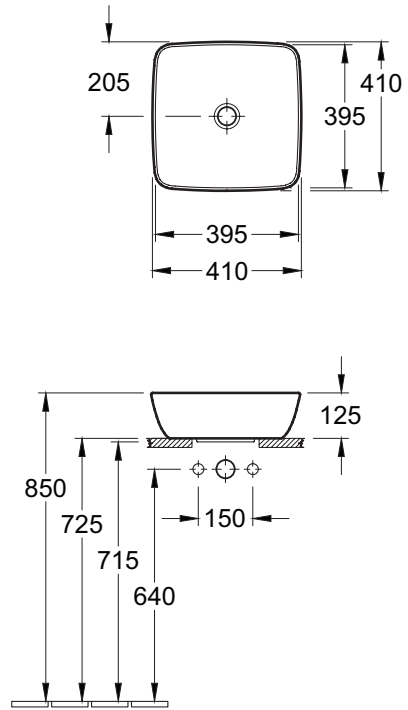

ARTIS SQUARE VESSEL BASIN

Product Image	Technical Specification
---------------	-------------------------

Note: Waste not included

Description

Artis Square Vessel Basin

41784101 410x410mm

Additional Information

- 5 Year Warranty *Conditions Apply
- Without overflow
- Recommended waste, order 94250 White pop-up waste or 94240 Chrome pop-up waste
- Made from TitanCeram offering;
 - » Uniquely precise design
 - » Extremely thin walls
 - » Clearly defined edges