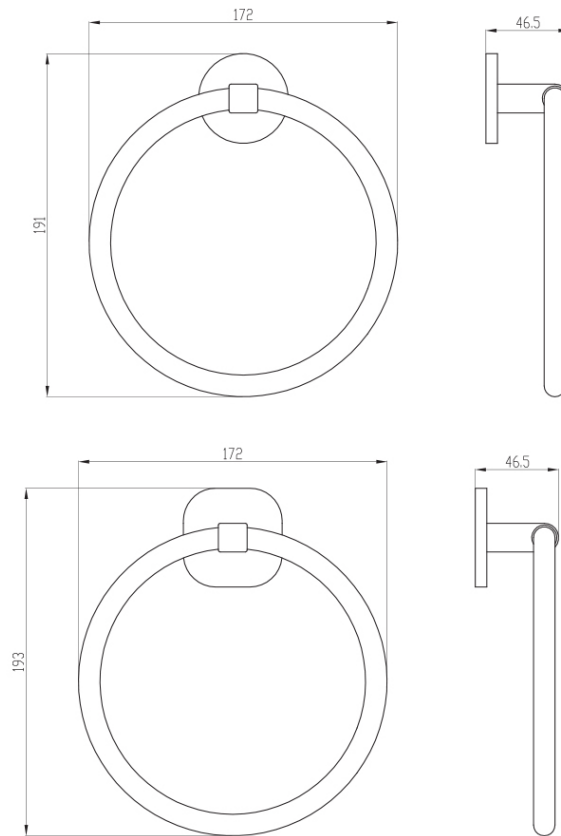

## Technical Specification

*Note: All dimensions are in millimetres and are subject to normal manufacturing variations. Always use the physical product measurements for cut-outs and rough-ins as the technical details shown may differ from the actual product. Use acetic cured silicone sealant. Do not use epoxy type adhesives. Clean with damp cloth. Do not use abrasive cleaners, liquids or pastes.*