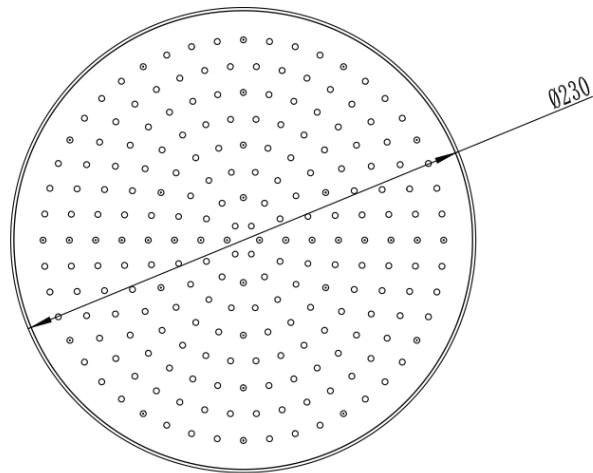

Architectura Style White Intensive Silicon Overhead Shower

Product Image **Product Details**

SKU: VSH06230B
Brand: Villeroy & Boch
Range: Architectura Style
Warranty: 15 Years
WELS: 3 Star 9.0 LPM, Reg #: S14464 (V)

Additional Features **Technical Specification**

Required Product

Recommended Products

Additional Notes

- * Easy Clean Silicon Nozzles
- * White Intensive Silicon Face

Note: All dimensions are in millimetres and are subject to normal manufacturing variations. Always use the physical product measurements for cut-outs and rough-ins as the technical details shown may differ from the actual product. Use acetic cured silicone sealant. Do not use epoxy type adhesives. Clean with damp cloth. Do not use abrasive cleaners, liquids or pastes.