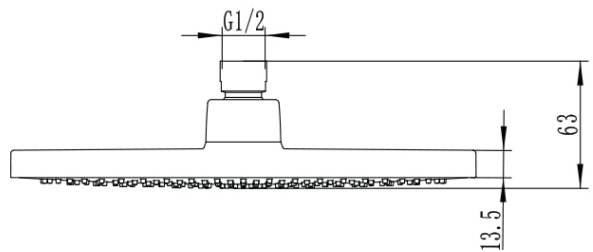

Architectura Style White Intensive Silicon Overhead Shower

Product Image **Product Details**

SKU: VSH06230B
Brand: Villeroy & Boch
Range: Architectura Style
Warranty: 15 Years
WELS: 3 Star 9.0 LPM, Reg #: S14464 (V)

Additional Features **Technical Specification**

Required Product

Recommended Products

Additional Notes

- * Easy Clean Silicon Nozzles
- * White Intensive Silicon Face

Note: All dimensions are in millimetres and are subject to normal manufacturing variations. Always use the physical product measurements for cut-outs and rough-ins as the technical details shown may differ from the actual product. Use acetic cured silicone sealant. Do not use epoxy type adhesives. Clean with damp cloth. Do not use abrasive cleaners, liquids or pastes.