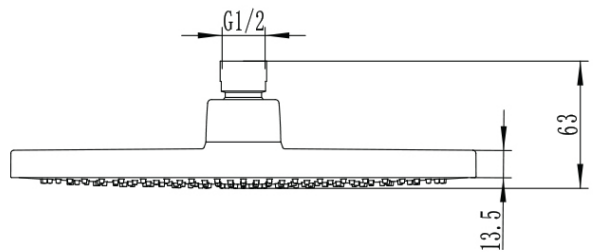

Architectura Style 230 Overhead Shower

Product Image **Product Details**

SKU: VSH05230B
Brand: Villeroy & Boch
Range: Architectura Style
Warranty: 15 Years
WELS: 3 Star 9 LPM, Reg #: S14464

Additional Features **Technical Specification**

Required Product

Recommended Products

Additional Notes
 * Easy Clean Silicon Nozzles

Note: All dimensions are in millimetres and are subject to normal manufacturing variations. Always use the physical product measurements for cut-outs and rough-ins as the technical details shown may differ from the actual product. Use acetic cured silicone sealant. Do not use epoxy type adhesives. Clean with damp cloth. Do not use abrasive cleaners, liquids or pastes.