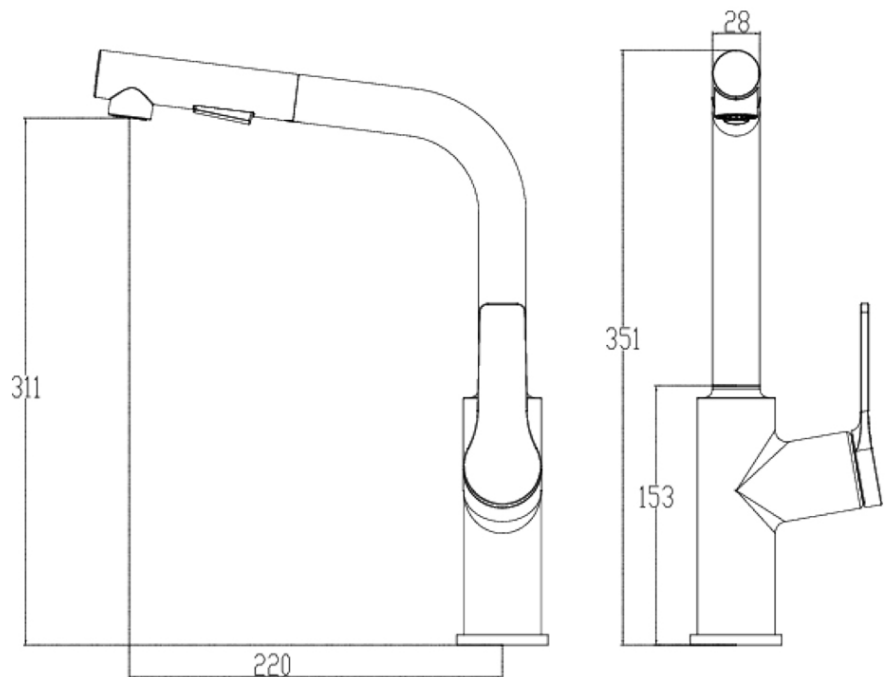

Architectura S Kitchen Mixer Pull Out Spray

Product Image

Product Details

Code:	TVK0217261
Brand:	Villeroy & Boch
Range:	Architectura
Warranty:	15 Years*
WELS:	5 Star 5 LPM, Reg #: T38485

Additional Features

Technical Specification

Required Product

Recommended Products

Additional Notes

- 35mm Ceramic Cartridge
- 360 Degree Swivel Range

*Please visit argentaust.com.au/warranty to view the full warranty

Note: All dimensions are in millimetres and are subject to normal manufacturing variations. Always use the physical product measurements for cut-outs and rough-ins as the technical details shown may differ from the actual product. Use acetic cured silicone sealant. Do not use epoxy type adhesives. Clean with damp cloth. Do not use abrasive cleaners, liquids or pastes.