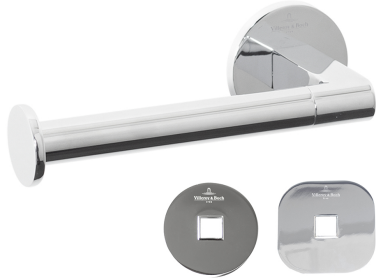

Architectura Left Hand Face Toilet Roll Holder

Product Image

Includes Round & Soft Square Flanges

Product Details

Brand: Villeroy & Boch
 Range: Architectura
 Warranty: 5 Years*

Additional Features

Required Product

Recommended Products

Additional Notes

- Round Backing Flange & Soft Square Backing Flange included
- Triple Fixing

Technical Specification

Note: All dimensions are in millimetres and are subject to normal manufacturing variations. Always use the physical product measurements for cut-outs and rough-ins as the technical details shown may differ from the actual product. Use acetic cured silicone sealant. Do not use epoxy type adhesives. Clean with damp cloth. Do not use abrasive cleaners, liquids or pastes.