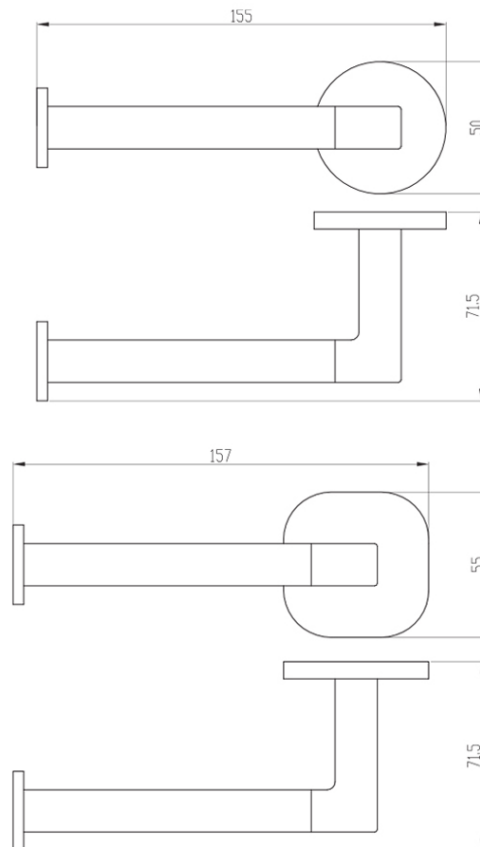

Architectura Left Hand Face Toilet Roll Holder

Product Image

Includes Round & Soft Square Flanges

Product Details

Brand: Villeroy & Boch
 Range: Architectura
 Warranty: 5 Years*

Additional Features

Required Product

Recommended Products

Additional Notes

- Round Backing Flange & Soft Square Backing Flange included
- Triple Fixing

Technical Specification

Note: All dimensions are in millimetres and are subject to normal manufacturing variations. Always use the physical product measurements for cut-outs and rough-ins as the technical details shown may differ from the actual product. Use acetic cured silicone sealant. Do not use epoxy type adhesives. Clean with damp cloth. Do not use abrasive cleaners, liquids or pastes.