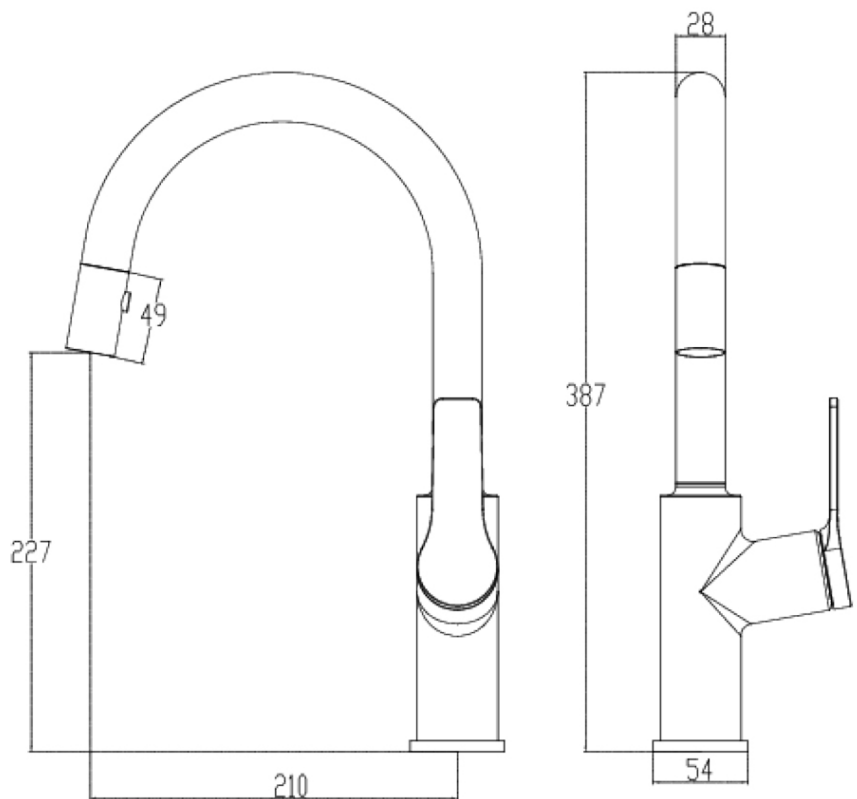

Architectura Kitchen Mixer Pull Out Spray

Product Image

Product Details

Code:	TVK0216161
Brand:	Villeroy & Boch
Range:	Architectura
Warranty:	15 Years*
WELS:	5 Star 6 LPM, Reg #: T38396

Additional Features

Technical Specification

Required Product

Recommended Products

Additional Notes

- 35mm Ceramic Cartridge
- 360 Degree Swivel Range

*Please visit argentaust.com.au/warranty to view the full warranty

Note: All dimensions are in millimetres and are subject to normal manufacturing variations. Always use the physical product measurements for cut-outs and rough-ins as the technical details shown may differ from the actual product. Use acetic cured silicone sealant. Do not use epoxy type adhesives. Clean with damp cloth. Do not use abrasive cleaners, liquids or pastes.