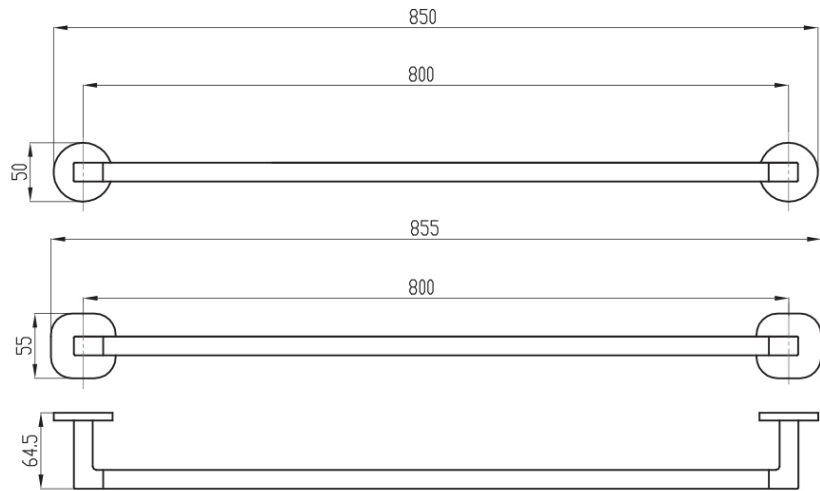

Architectura 800mm Towel Rail

Product Image

Includes Round & Soft Square Flanges

Product Details

Brand: Villeroy & Boch
 Range: Architectura
 Warranty: 5 Years*

Additional Features

Required Product

Recommended Products

Additional Notes

- Round Backing Flange & Soft Square Backing Flange included
- Triple Fixing

Technical Specification

Note: All dimensions are in millimetres and are subject to normal manufacturing variations. Always use the physical product measurements for cut-outs and rough-ins as the technical details shown may differ from the actual product. Use acetic cured silicone sealant. Do not use epoxy type adhesives. Clean with damp cloth. Do not use abrasive cleaners, liquids or pastes.