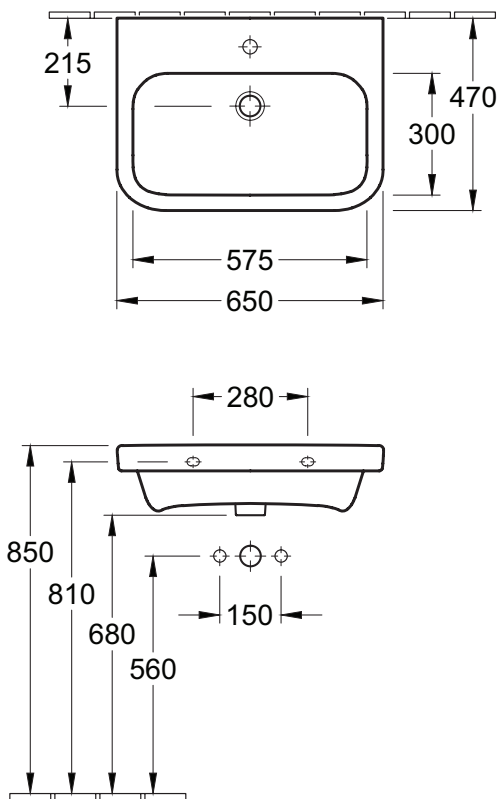

ARCHITECTURA 650 WALL BASIN

Product Image	Technical Specification
---------------	-------------------------

Description

Architectura 650 Wall Basin

41886501CB 650x470mm, 1 Taphole

Additional Information

- 5 Year Warranty *Conditions Apply
- With overflow
- Recommended waste 94240