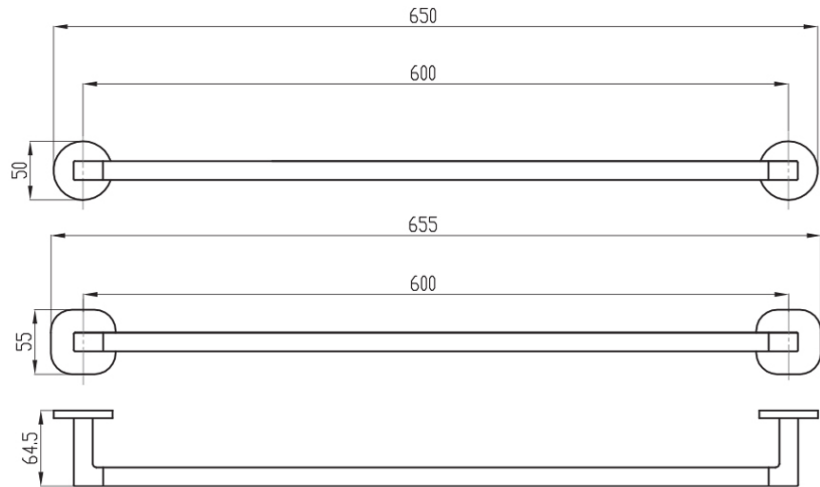

Architectura 600mm Towel Rail

Product Image

Includes Round & Soft Square Flanges

Product Details

Code: TVA1550261
Brand: Villeroy & Boch
Range: Architectura
Warranty: 5 Years*

Additional Features

Required Product

Recommended Products

Additional Notes

- Round Backing Flange & Soft Square Backing Flange included
- Triple Fixing

Technical Specification

Note: All dimensions are in millimetres and are subject to normal manufacturing variations. Always use the physical product measurements for cut-outs and rough-ins as the technical details shown may differ from the actual product. Use acetic cured silicone sealant. Do not use epoxy type adhesives. Clean with damp cloth. Do not use abrasive cleaners, liquids or pastes.