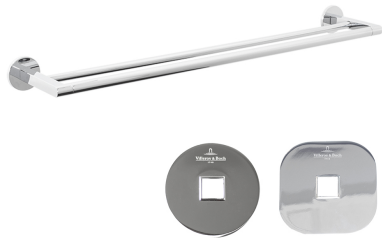

# Architectura 600mm Dbl Towel Rail

## Product Image

Includes Round & Soft Square Flanges