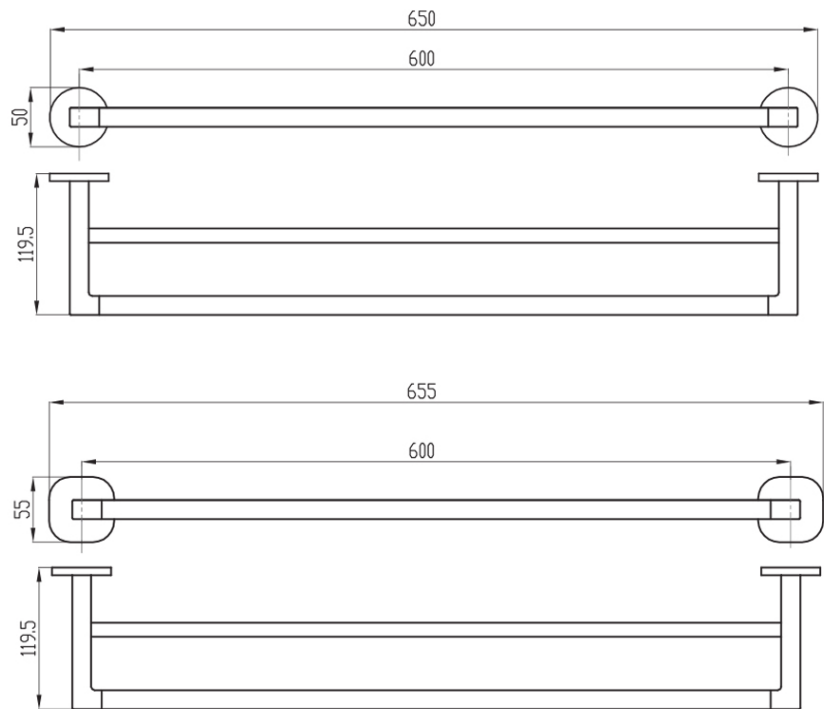

## Technical Specification

*Note: All dimensions are in millimetres and are subject to normal manufacturing variations. Always use the physical product measurements for cut-outs and rough-ins as the technical details shown may differ from the actual product. Use acetic cured silicone sealant. Do not use epoxy type adhesives. Clean with damp cloth. Do not use abrasive cleaners, liquids or pastes.*