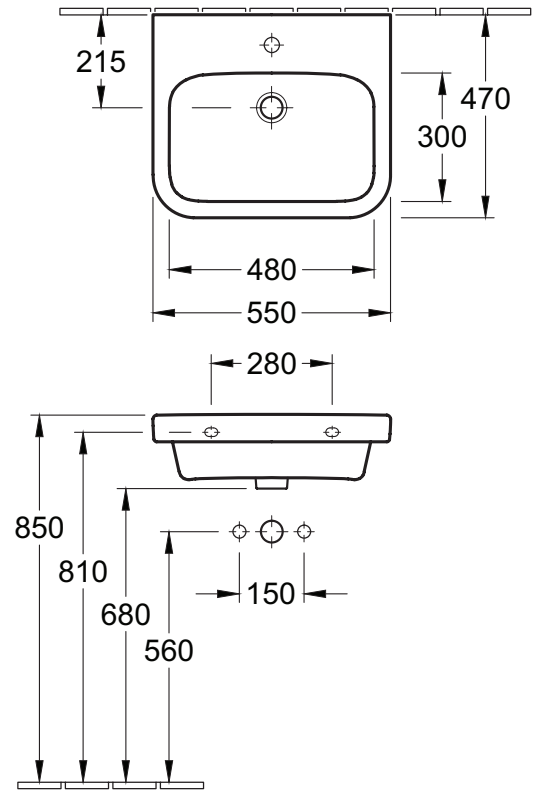

## ARCHITECTURA 550 WALL BASIN

### Technical Specification

### Description

Architectura 550 Wall Basin

**41885501CB** 550x470mm, 1 Taphole