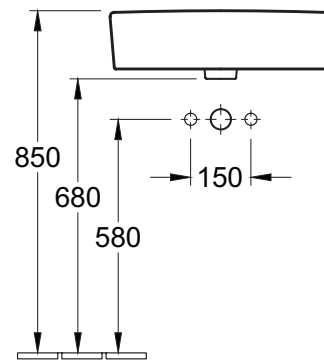

ARCHITECTURA SEMI-RECESSED BASIN

Product Image	Technical Specification
---------------	-------------------------

Description

Architectura 550 Semi-Recessed Basin

41905501 550x430mm, 1 Taphole

Additional Information