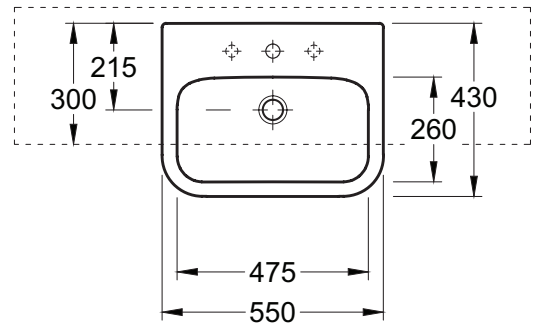

ARCHITECTURA SEMI-RECESSED BASIN

Product Image	Technical Specification
---------------	-------------------------

Description

Architectura 550 Semi-Recessed Basin

41905501 550x430mm, 1 Taphole

Additional Information